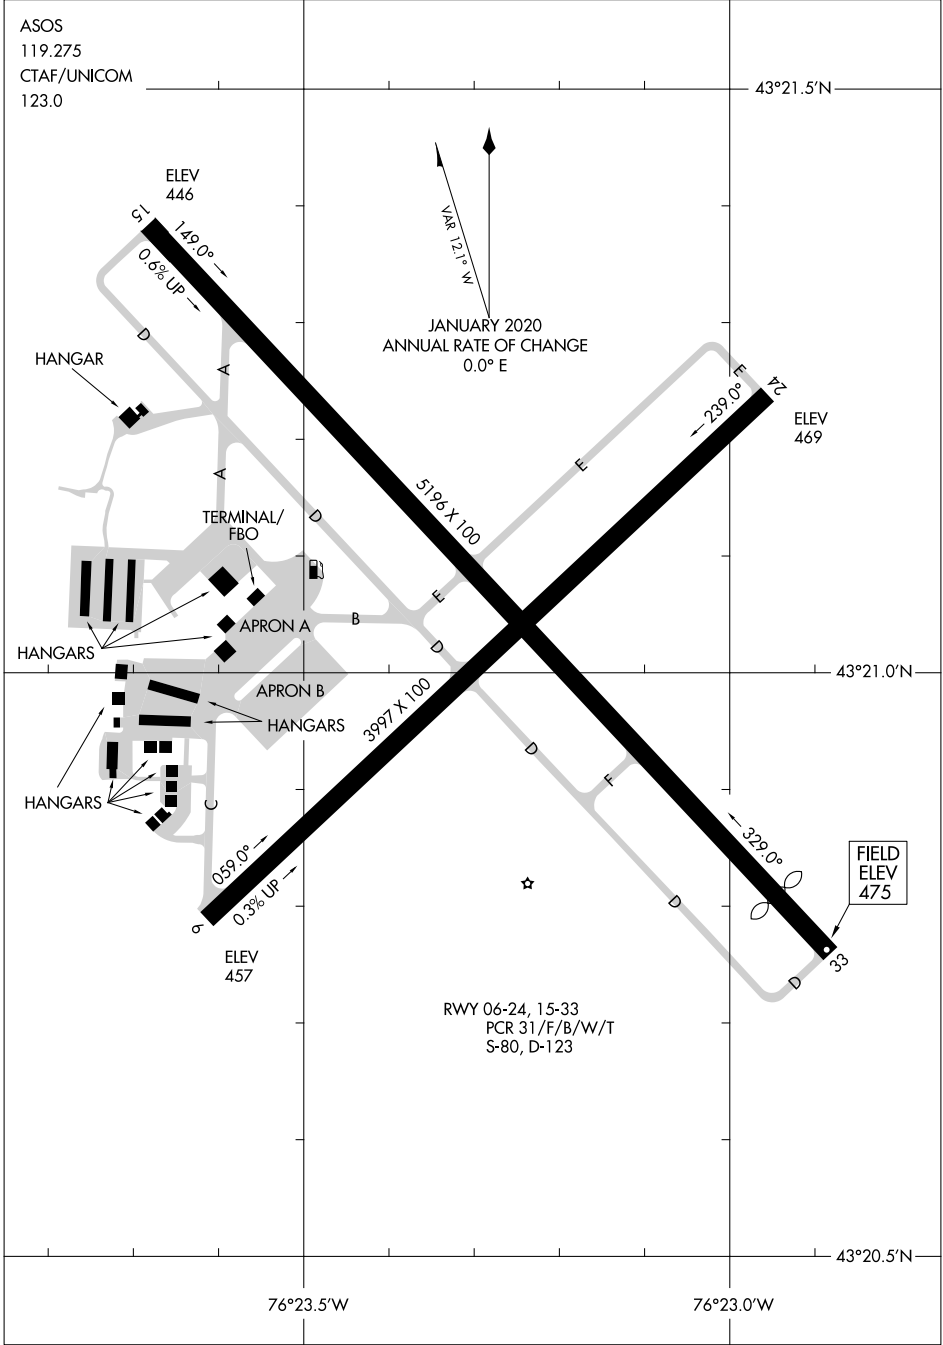

# AIRPORT DIAGRAM

AL-5518 (FAA)

OSWEGO COUNTY (FZY)  
FULTON, NEW YORK

ASOS  
119.275  
CTAF/UNICOM  
123.0

43°21.5'N

VAR 12.1° W  
JANUARY 2020  
ANNUAL RATE OF CHANGE  
0.0° E

NE-2, 11 JUL 2024 to 08 AUG 2024

NE-2, 11 JUL 2024 to 08 AUG 2024

AIRPORT DIAGRAM  
24025

FULTON, NEW YORK  
OSWEGO COUNTY (FZY)