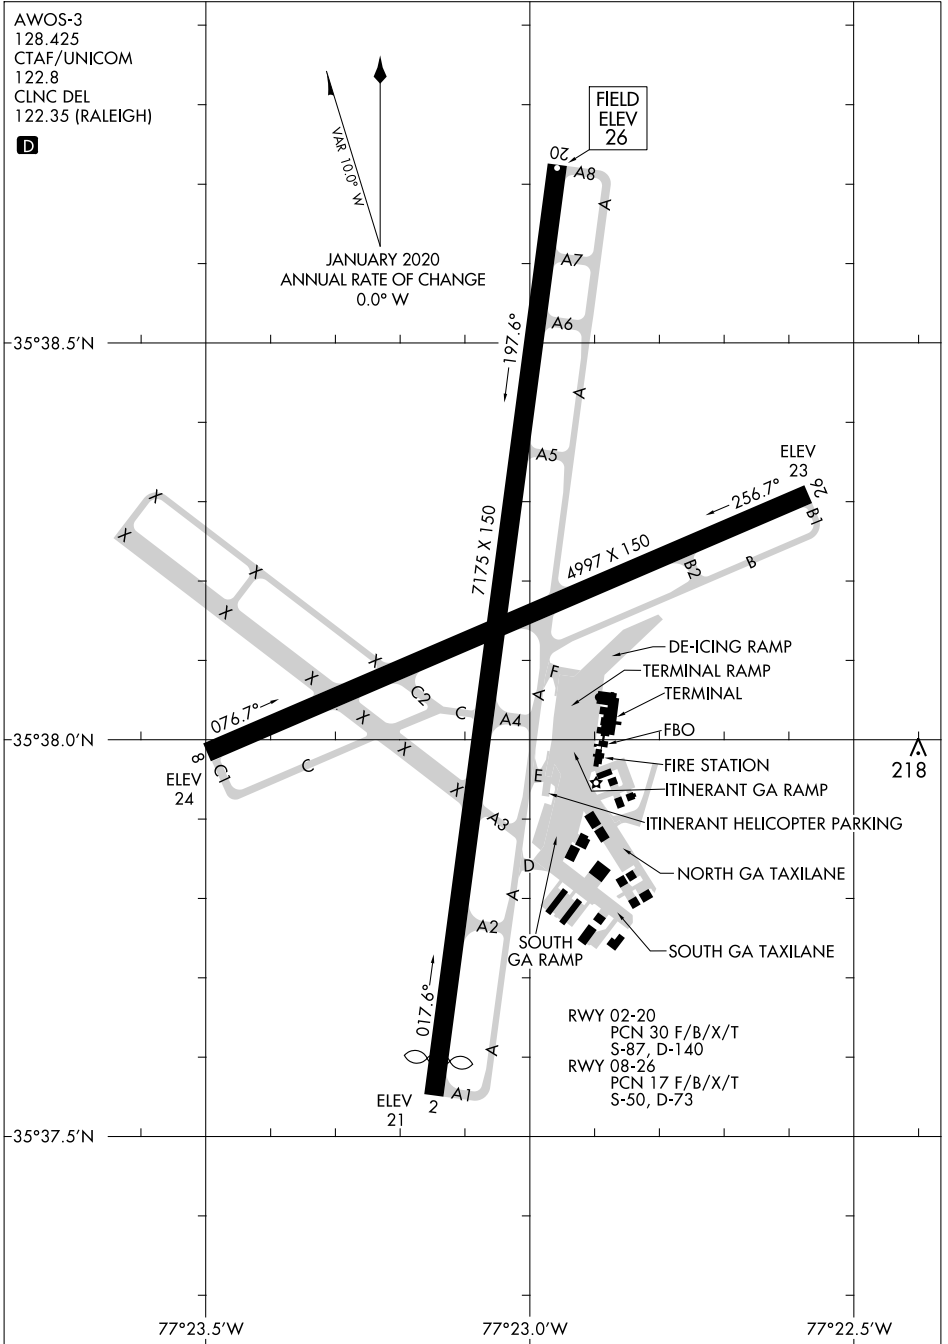

AIRPORT DIAGRAM

AL-5521 (FAA)

PITT-GREENVILLE (PGV)
GREENVILLE, NORTH CAROLINA

AWOS-3
128.425
CTAF/UNICOM
122.8
CLNC DEL
122.35 (RALEIGH)

▲
VAR 1.0° N
JANUARY 2020
ANNUAL RATE OF CHANGE
0.0° W

FIELD
ELEV
26

35°38.5'N

35°38.0'N

35°37.5'N

77°23.5'W

77°23.0'W

77°22.5'W

SE-2, 11 JUL 2024 to 08 AUG 2024

SE-2, 11 JUL 2024 to 08 AUG 2024

AIRPORT DIAGRAM

GREENVILLE, NORTH CAROLINA
PITT-GREENVILLE (PGV)