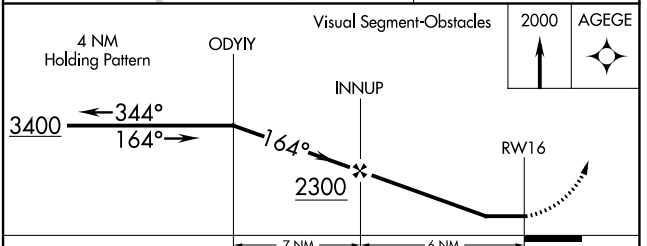

APP CRS 164°	Rwy Idg 5501
	TDZE 359
	Apt Elev 359

RNAV (GPS) RWY 16

HOPE MUNI (M18)

RNP APCH.		MISSED APPROACH: Climb to 2000 direct AGEGE and hold.
<p>▼ Use Texarkana altimeter setting. Rwy 16 helicopter visibility reduction below ¾ SM NA. Circling Rwy 4, 22, 34 NA at night.</p> <p>▲ NA</p>		
TXK ASOS 120.2	FORT WORTH CENTER 123.925 269.475	UNICOM 122.8 (CTAF) 0

CATEGORY	A	B	C	D
LNAV MDA	920-1	561 (600-1)	920-1½ 561 (600-1½)	920-1¾ 561 (600-1¾)
C CIRCLING	920-1 561 (600-1)	940-1 581 (600-1)	940-1½ 581 (600-1½)	1100-2½ 741 (800-2½)

SC-1, 11 JUL 2024 to 08 AUG 2024