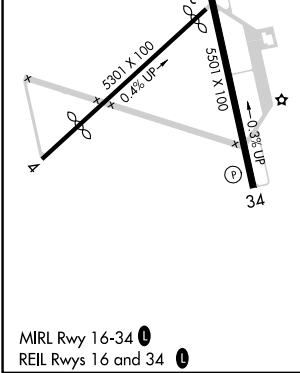

APP CRS 164°	Rwy Idg 5501
	TDZE 359
	Apt Elev 359

RNAV (GPS) RWY 16

HOPE MUNI (M18)

RNP APCH.		MISSED APPROACH: Climb to 2000 direct AGEGE and hold.
<p>▼ Use Texarkana altimeter setting. Rwy 16 helicopter visibility reduction below ¾ SM NA. Circling Rwy 4, 22, 34 NA at night.</p> <p>▲ NA</p>		
TXK ASOS 120.2	FORT WORTH CENTER 123.925 269.475	UNICOM 122.8 (CTAF) 0

CATEGORY	A	B	C	D
LNAV MDA	920-1	561 (600-1)	920-1½ 561 (600-1½)	920-1¾ 561 (600-1¾)
C CIRCLING	920-1 561 (600-1)	940-1 581 (600-1)	940-1½ 581 (600-1½)	1100-2½ 741 (800-2½)

SC-1, 11 JUL 2024 to 08 AUG 2024