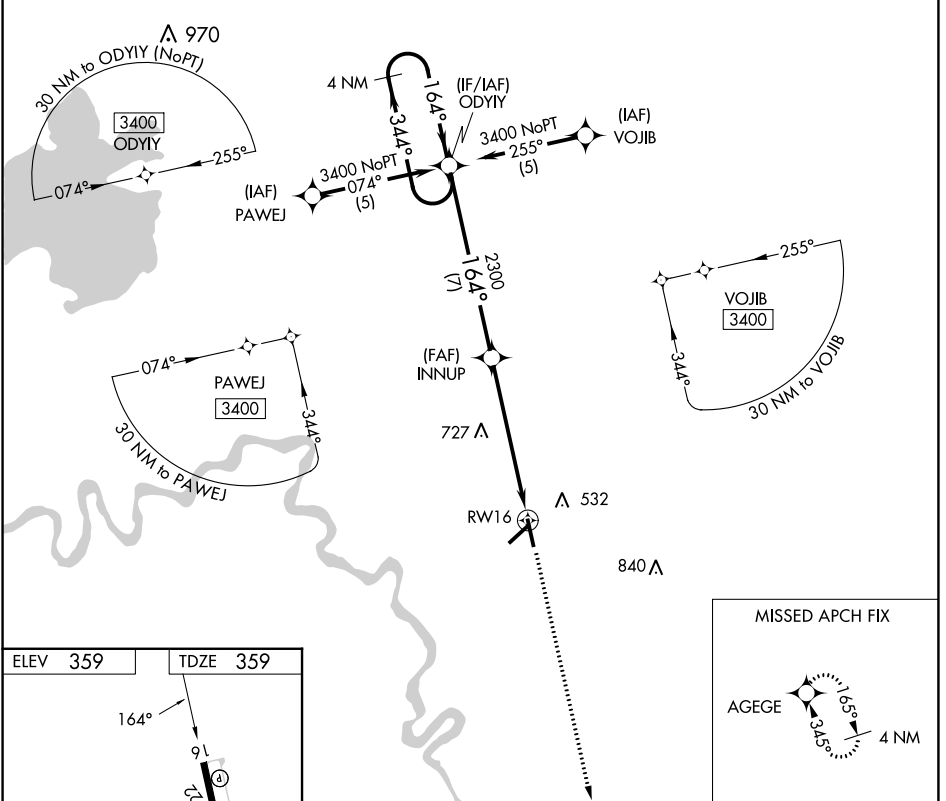

APP CRS 164°	Rwy Idg 5501
	TDZE 359
	Apt Elev 359

RNAV (GPS) RWY 16

HOPE MUNI (M18)

RNP APCH.		MISSED APPROACH: Climb to 2000 direct AGEGE and hold.
<p>▼ Use Texarkana altimeter setting. Rwy 16 helicopter visibility reduction below ¾ SM NA. Circling Rwy 4, 22, 34 NA at night.</p> <p>▲ NA</p>		
TXK ASOS 120.2	FORT WORTH CENTER 123.925 269.475	UNICOM 122.8 (CTAF) 0

CATEGORY	A	B	C	D
LNAV MDA	920-1	561 (600-1)	920-1½ 561 (600-1½)	920-1¾ 561 (600-1¾)
C CIRCLING	920-1 561 (600-1)	940-1 581 (600-1)	940-1½ 581 (600-1½)	1100-2½ 741 (800-2½)

SC-1, 11 JUL 2024 to 08 AUG 2024

SC-1, 11 JUL 2024 to 08 AUG 2024