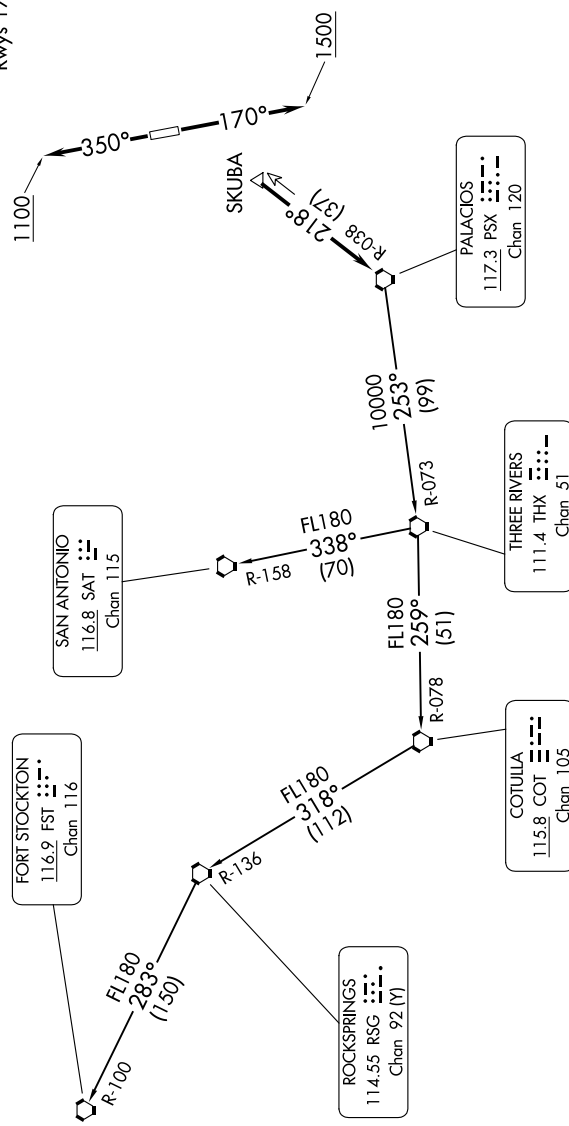

PALACIOS THREE DEPARTURE

SC-5, 11 JUL 2024 to 08 AUG 2024

RADAR and DME required.

TOP ALTITUDE:
ASSIGNED BY ATC

TAKEOFF MINIMUMS
Rwys 17, 35: Standard.

- ATIS *
118.125
- CLNC DEL
121.4
- CLNC DEL
119.25 (when twr closed)
- GND CON
121.4
- SUGAR LAND TOWER *
118.65 (CTAF)
- HOUSTON DEP CON
123.8 257.7

(CONTINUED ON FOLLOWING PAGE)

SC-5, 11 JUL 2024 to 08 AUG 2024

NOTE: Chart not to scale.

PALACIOS THREE DEPARTURE