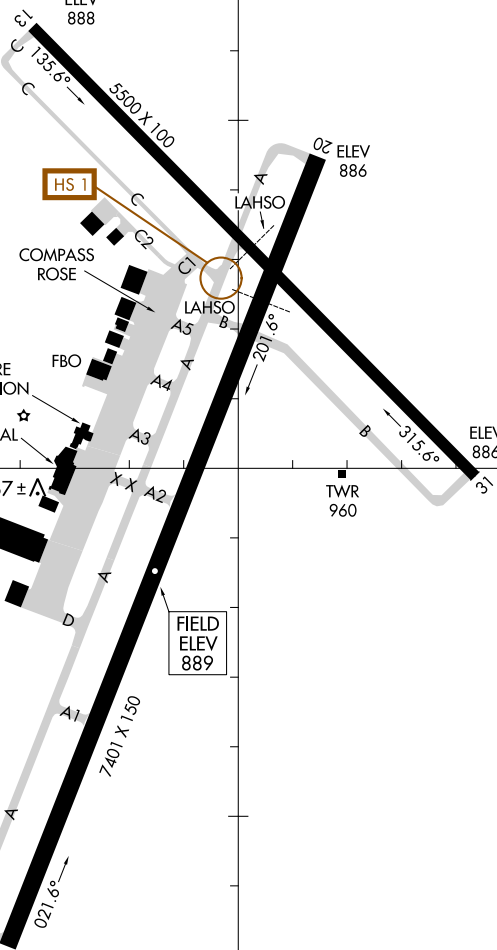

23334

AIRPORT DIAGRAM

AL-5595 (FAA)

COLUMBIA RGNL (COT)
COLUMBIA, MISSOURI

ATIS 128.45
COLUMBIA TOWER * 119.3 363.25
GND CON 121.6

92°14'W

92°13'W

JANUARY 2020
ANNUAL RATE OF CHANGE
0.1° W

38°49'N

38°48'N

RWY 02-20
PCR 403 R/D/W/T
S-102, D-126, 2D-198
RWY 13-31
PCR 386 R/B/W/T
S-101, D-130, 2D-230

U.S. POSTAL SERVICE

TERMINAL

FIRE STATION

FBO

COMPASS ROSE

HS 1

ELEV 888

ELEV 886

ELEV 886

ELEV 882

TWR 960

FIELD
ELEV
889

CAUTION: BE ALERT TO RUNWAY CROSSING CLEARANCES.
READBCK OF ALL RUNWAY HOLDING INSTRUCTIONS IS REQUIRED.

NC-3, 11 JUL 2024 to 08 AUG 2024

NC-3, 11 JUL 2024 to 08 AUG 2024

AIRPORT DIAGRAM

23334

COLUMBIA, MISSOURI
COLUMBIA RGNL (COT)