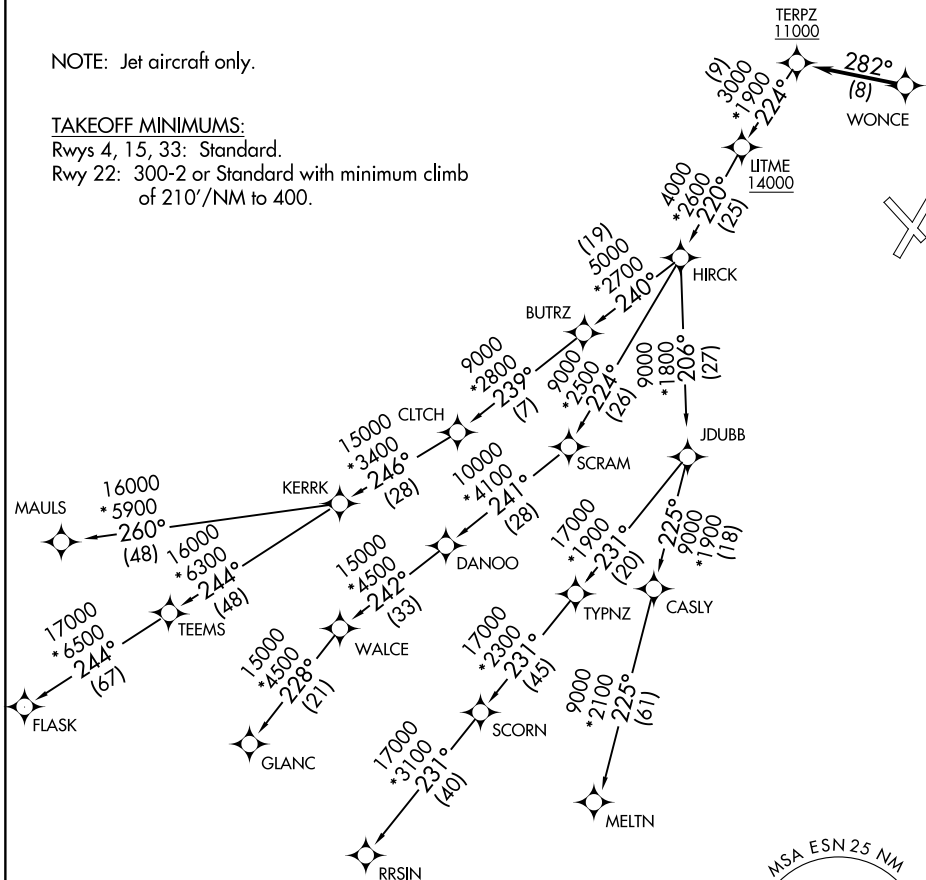

(TERPZ8.TERPZ) 24193

AL-5596 (FAA)

EASTON/NEWNAM FLD (ESN)

TERPZ EIGHT DEPARTURE (RNAV)

EASTON, MARYLAND

POTOMAC DEP CON
 133.75 254.35
 ATIS
 124.475
 CLNC DEL
 119.075
 GND CON
 119.075
 EASTON TOWER ★
 118.525 (CTAF)

RNAV 1 - DME/DME/IRU or GPS.

RADAR required.

TOP ALTITUDE:
17000

NOTE: Jet aircraft only.

TAKEOFF MINIMUMS:

Rwys 4, 15, 33: Standard.

Rwy 22: 300-2 or Standard with minimum climb of 210'/NM to 400.

NE-3, 11 JUL 2024 to 08 AUG 2024

NE-3, 11 JUL 2024 to 08 AUG 2024

NOTE: Chart not to scale.

TERPZ EIGHT DEPARTURE (RNAV)

(TERPZ8.TERPZ) 11JUL24

EASTON, MARYLAND

EASTON/NEWNAM FLD (ESN)