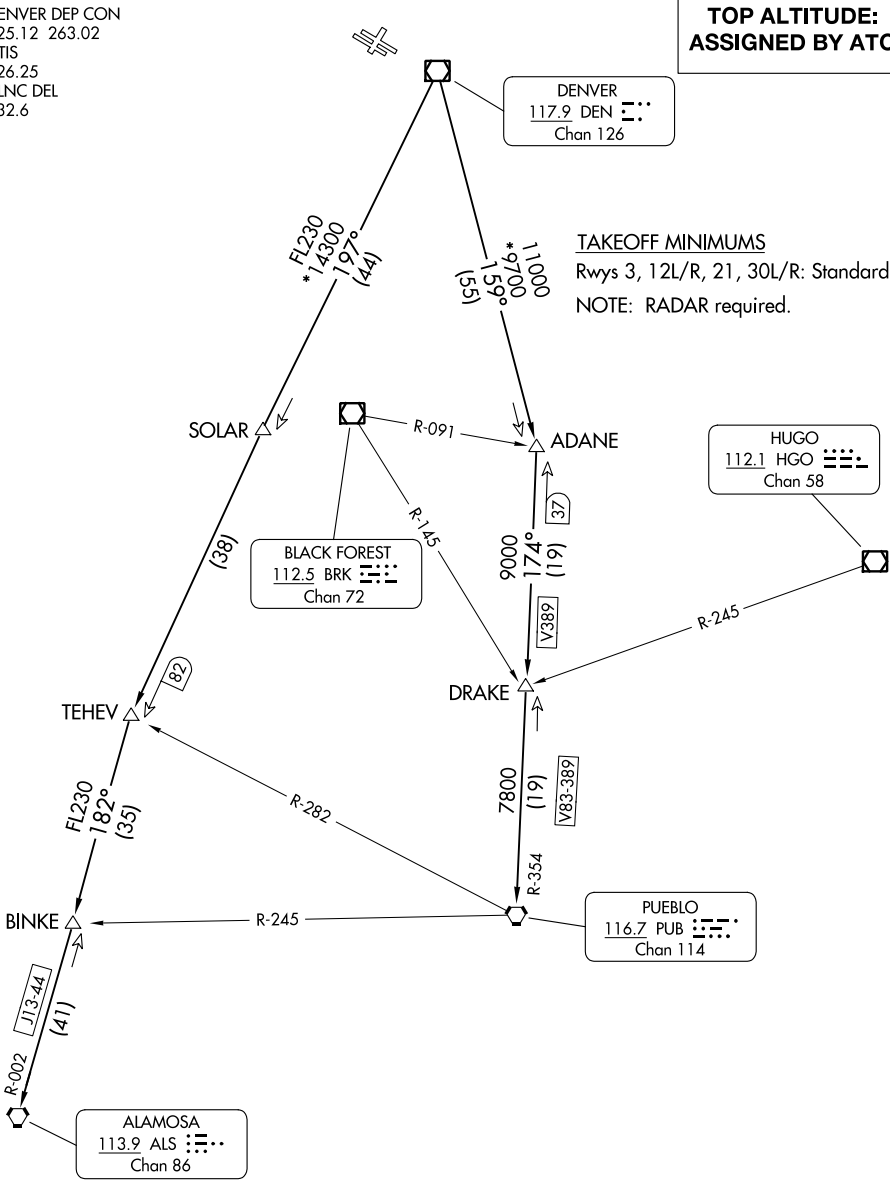

DENVER DEP CON
125.12 263.02
ATIS
126.25
CLNC DEL
132.6

**TOP ALTITUDE:
ASSIGNED BY ATC**

DENVER
117.9 DEN 
Chan 126

TAKEOFF MINIMUMS
Rwys 3, 12L/R, 21, 30L/R: Standard.
NOTE: RADAR required.

SW-1, 11 JUL 2024 to 08 AUG 2024

SW-1, 11 JUL 2024 to 08 AUG 2024

NOTE: Chart not to scale.

(CONTINUED ON FOLLOWING PAGE)