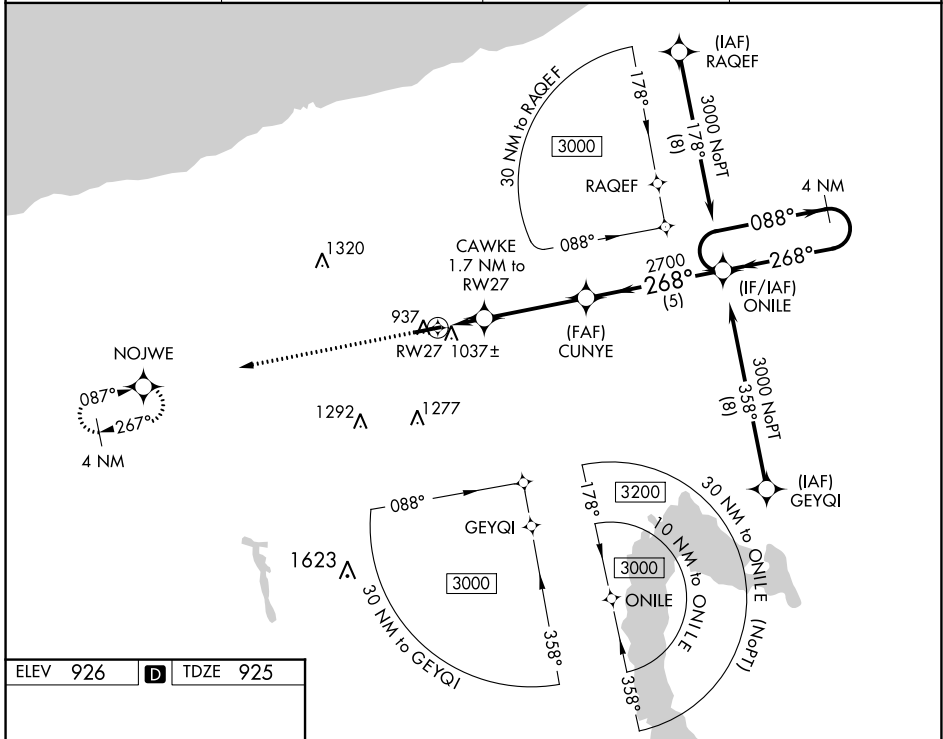

WAAS CH 72713 W27A	APP CRS 268°	Rwy Idg TDZE Apt Elev	5100 925 926
--	------------------------	-----------------------------	---

RNAV (GPS) RWY 27

NORTHEAST OHIO RGNL (HZY)

▽ For uncompensated Baro-VNAV systems, LNAV/VNAV NA below -21°C (-5°F) or above 54°C (130°F). DME/DME RNP-0.3 NA.

MISSED APPROACH: Climb to 2800 direct NOJWE and hold.

ASOS 118.325	BUFFALO APP CON * 121.0	UNICOM 122.8 (CTAF)	123.3 0
------------------------	-----------------------------------	-------------------------------	-----------------------

ELEV 926	D	TDZE 925
----------	----------	----------

CATEGORY	A	B	C	D
LPV DA		1184- ⁷ / ₈	259 (300- ⁷ / ₈)	
LNAV/VNAV DA		1198- ⁷ / ₈	273 (300- ⁷ / ₈)	
LNAV MDA		1300-1	375 (400-1)	
CIRCLING	1340-1 414 (500-1)	1380-1 454 (500-1)	1500-1½ 574 (600-1½)	1580-2 654 (700-2)

EC-2, 11 JUL 2024 to 08 AUG 2024

EC-2, 11 JUL 2024 to 08 AUG 2024