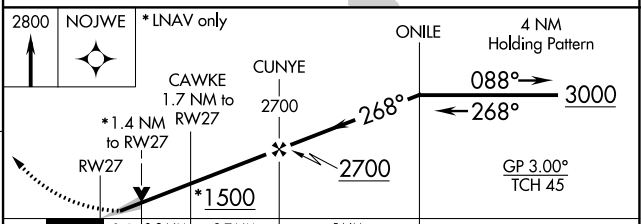

CATEGORY	A	B	C	D
LPV DA		1184-⁷/₈	259 (300-⁷/₈)	
LNAV/VNAV DA		1198-⁷/₈	273 (300-⁷/₈)	
LNAV MDA		1300-1	375 (400-1)	
CIRCLING	1340-1 414 (500-1)	1380-1 454 (500-1)	1500-1½ 574 (600-1½)	1580-2 654 (700-2)

EC-2, 11 JUL 2024 to 08 AUG 2024

EC-2, 11 JUL 2024 to 08 AUG 2024