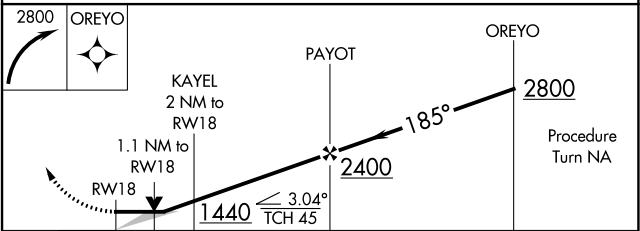

APP CRS 185°	Rwy Idg TDZE Apt Elev	3198 754 754
------------------------	-----------------------------	---

RNAV (GPS) RWY 18

GRATIOT COMMUNITY (A.MN)

RNP APCH.	MISSED APPROACH: Climbing right turn to 2800 direct OREYO WP and hold.
Procedure NA at night.	

AWOS-3P 124.175	GREAT LAKES APP CON* 126.45 235.625	UNICOM 122.8 (CTAF) 0
---------------------------	---	---------------------------------

REIL Rwy 9 and 27	MIRL Rwy 9-27 and 18-36			
CATEGORY	A	B	C	D
LNAV MDA	1160-1	406 (500-1)	1160-1¼ 406 (500-1¼)	NA