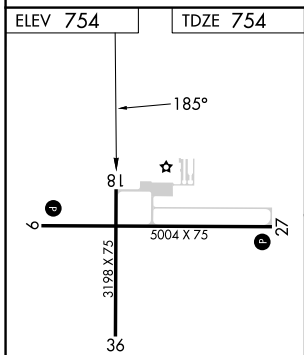

APP CRS 185°	Rwy Idg TDZE Apt Elev	3198 754 754
------------------------	-----------------------------	---

RNAV (GPS) RWY 18

GRATIOT COMMUNITY (A.MN)

RNP APCH.	MISSED APPROACH: Climbing right turn to 2800 direct OREYO WP and hold.
Procedure NA at night.	

AWOS-3P 124.175	GREAT LAKES APP CON* 126.45 235.625	UNICOM 122.8 (CTAF) 0
---------------------------	---	---------------------------------

REIL Rwy 9 and 27	MIRL Rwy 9-27 and 18-36			
CATEGORY	A	B	C	D
LNAV MDA	1160-1	406 (500-1)	1160-1¼ 406 (500-1¼)	NA