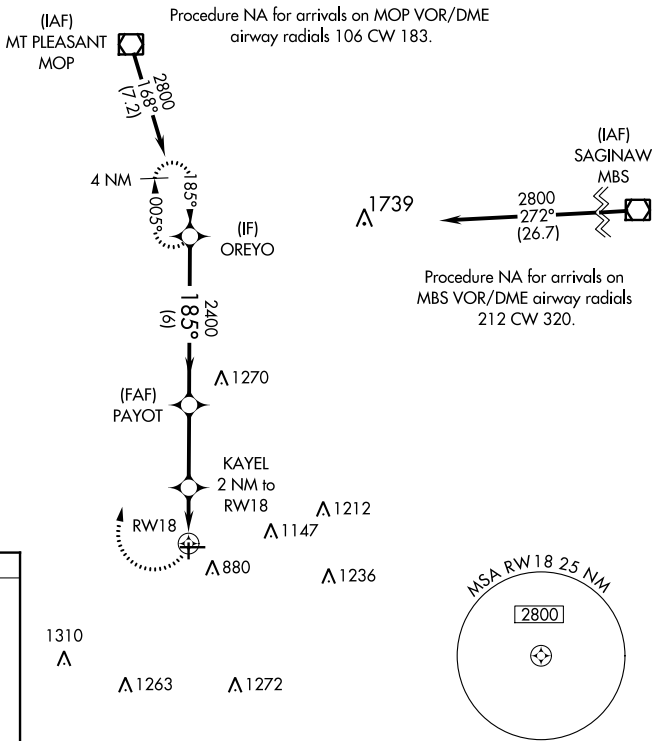

APP CRS 185°	Rwy Idg TDZE Apt Elev	3198 754 754
------------------------	-----------------------------	---

RNAV (GPS) RWY 18

GRATIOT COMMUNITY (A.MN)

RNP APCH.	MISSED APPROACH: Climbing right turn to 2800 direct OREYO WP and hold.
Procedure NA at night.	

AWOS-3P 124.175	GREAT LAKES APP CON* 126.45 235.625	UNICOM 122.8 (CTAF) 0
---------------------------	---	---------------------------------

REIL Rwy 9 and 27	MIRL Rwy 9-27 and 18-36			
CATEGORY	A	B	C	D
LNAV MDA	1160-1	406 (500-1)	1160-1¼ 406 (500-1¼)	NA

EC-1, 11 JUL 2024 to 08 AUG 2024

EC-1, 11 JUL 2024 to 08 AUG 2024