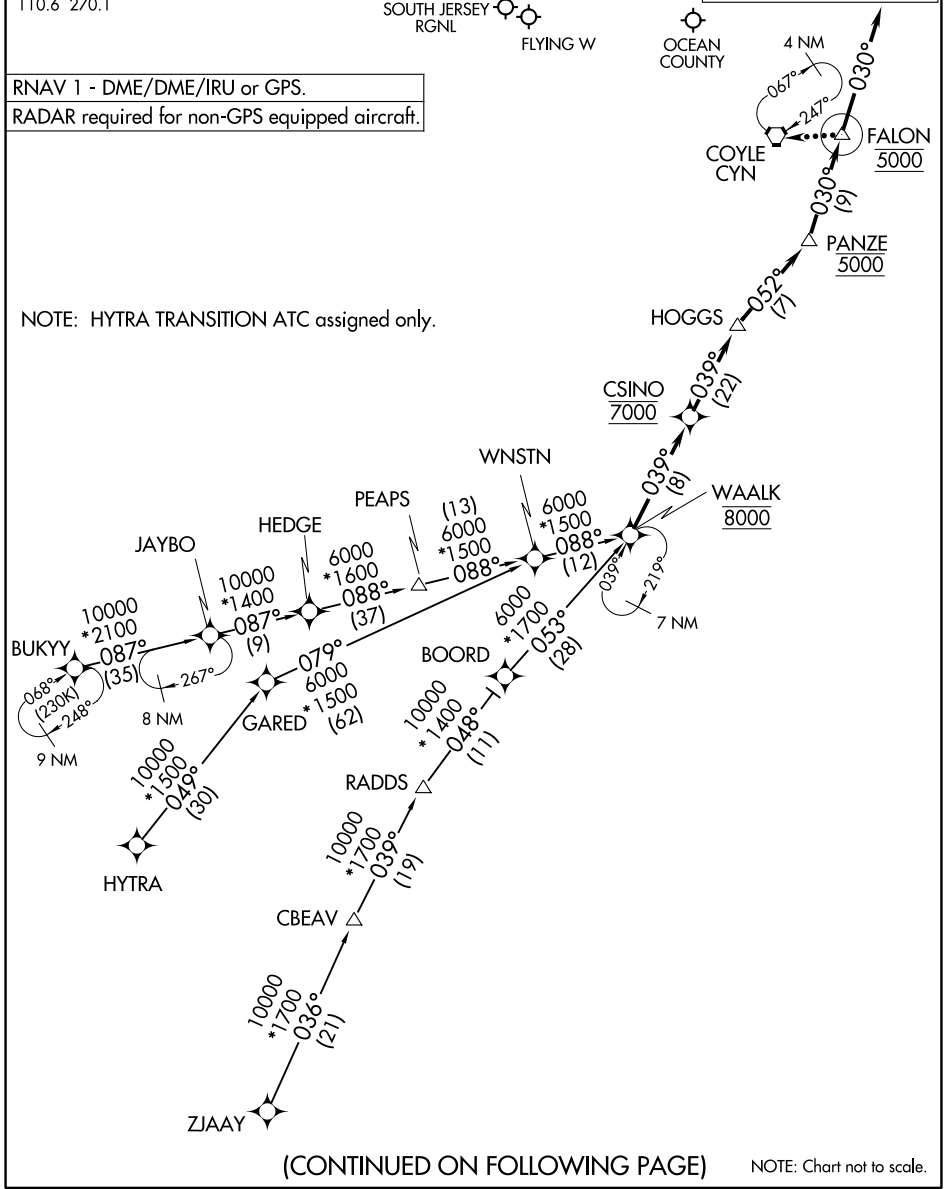

WAALK TWO ARRIVAL (RNAV)

TOMS RIVER, NEW JERSEY

ATLANTIC CITY APP CON
 124.6 327.125
 MC GUIRE APP CON
 126.475 363.8
 KNEL ATIS
 276.525
 KWRI ATIS
 110.6 270.1

RNAV 1 - DME/DME/IRU or GPS.
 RADAR required for non-GPS equipped aircraft.

NOTE: HYTRA TRANSITION ATC assigned only.

NE-2, 11 JUL 2024 to 08 AUG 2024

NE-2, 11 JUL 2024 to 08 AUG 2024

(CONTINUED ON FOLLOWING PAGE)

NOTE: Chart not to scale.

WAALK TWO ARRIVAL (RNAV)

TOMS RIVER, NEW JERSEY