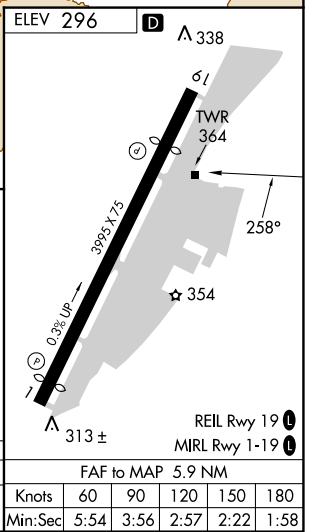

VORTAC POM 110.4 Chan 41	APP CRS 258°	Rwy Idg TDZE Apt Elev N/A N/A 296
---------------------------------------	------------------------	---

VOR-A
SAN GABRIEL VALLEY (EMT)

⚠ Circling Rwy 1 NA at night. When local altimeter setting not received, use Ontario Intl altimeter setting and increase all MDA 160 feet.

MISSED APPROACH: Climbing left turn to 2500 on heading 070° and PDZ VORTAC R-278 to ADAMM INT/PDZ 15.5 DME then continue climb to 4000 to PDZ VORTAC.

ATIS 118.75	SOCAL APP CON 125.5 349.0	EL MONTE TOWER * 121.2 (CTAF) 0	GND CON 125.9	UNICOM 122.95
-----------------------	-------------------------------------	---	-------------------------	-------------------------

CATEGORY	A	B	C	D	FAF to MAP 5.9 NM					
	1280-1¼ 984 (1000-1¼)	1280-1½ 984 (1000-1½)	1280-3 984 (1000-3)	1320-3 1024 (1100-3)	Knots	60	90	120	150	180
C CIRCLING					Min:Sec	5:54	3:56	2:57	2:22	1:58

SW-3, 11 JUL 2024 to 08 AUG 2024