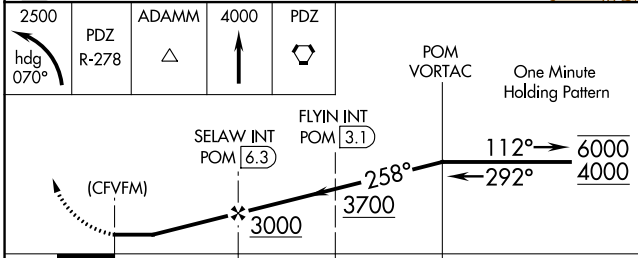

VORTAC POM 110.4 Chan 41	APP CRS 258°	Rwy Idg TDZE Apt Elev N/A N/A 296
---------------------------------------	------------------------	---

VOR-A
SAN GABRIEL VALLEY (EMT)

⚠ Circling Rwy 1 NA at night. When local altimeter setting not received, use Ontario Intl altimeter setting and increase all MDA 160 feet.

MISSED APPROACH: Climbing left turn to 2500 on heading 070° and PDZ VORTAC R-278 to ADAMM INT/PDZ 15.5 DME then continue climb to 4000 to PDZ VORTAC.

ATIS 118.75	SOCAL APP CON 125.5 349.0	EL MONTE TOWER * 121.2 (CTAF) 0	GND CON 125.9	UNICOM 122.95
-----------------------	-------------------------------------	---	-------------------------	-------------------------

CATEGORY	A	B	C	D	FAF to MAP 5.9 NM					
	1280-1¼ 984 (1000-1¼)	1280-1½ 984 (1000-1½)	1280-3 984 (1000-3)	1320-3 1024 (1100-3)	Knots	60	90	120	150	180
C CIRCLING					Min:Sec	5:54	3:56	2:57	2:22	1:58

SW-3, 11 JUL 2024 to 08 AUG 2024