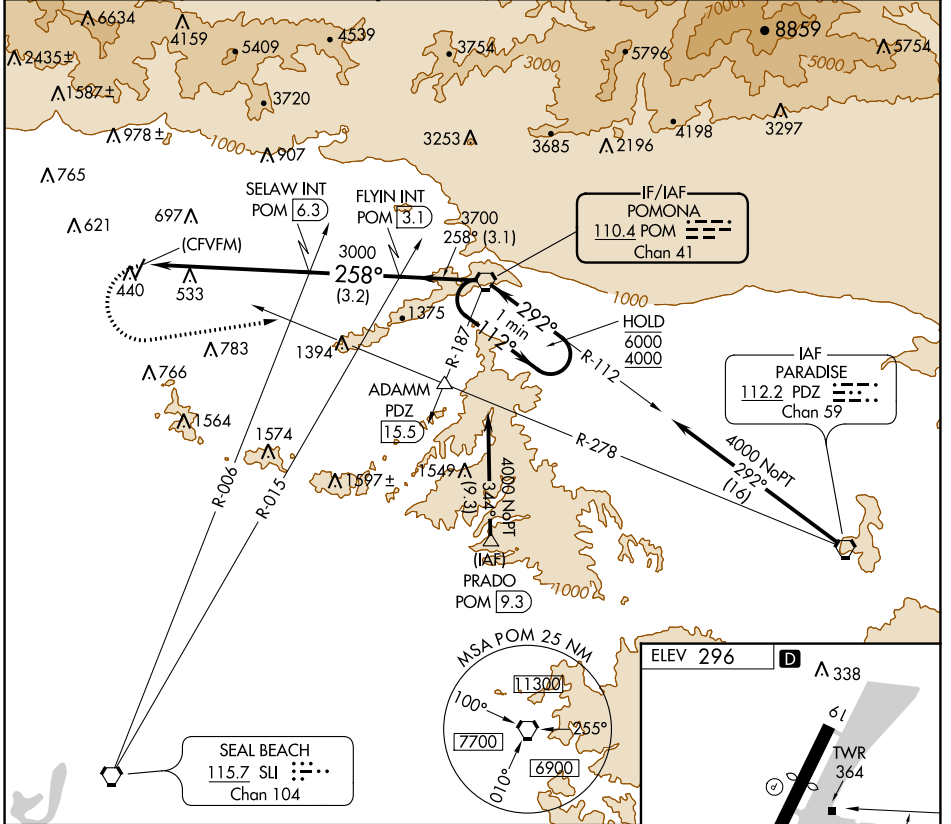

VORTAC POM 110.4 Chan 41	APP CRS 258°	Rwy Idg TDZE Apt Elev N/A N/A 296
---------------------------------------	------------------------	---

VOR-A
SAN GABRIEL VALLEY (EMT)

⚠ Circling Rwy 1 NA at night. When local altimeter setting not received, use Ontario Intl altimeter setting and increase all MDA 160 feet.

MISSED APPROACH: Climbing left turn to 2500 on heading 070° and PDZ VORTAC R-278 to ADAMM INT/PDZ 15.5 DME then continue climb to 4000 to PDZ VORTAC.

ATIS 118.75	SOCAL APP CON 125.5 349.0	EL MONTE TOWER * 121.2 (CTAF) 0	GND CON 125.9	UNICOM 122.95
-----------------------	-------------------------------------	---	-------------------------	-------------------------

CATEGORY	A	B	C	D	FAF to MAP 5.9 NM					
	1280-1¼ 984 (1000-1¼)	1280-1½ 984 (1000-1½)	1280-3 984 (1000-3)	1320-3 1024 (1100-3)	Knots	60	90	120	150	180
C CIRCLING					Min:Sec	5:54	3:56	2:57	2:22	1:58

SW-3, 11 JUL 2024 to 08 AUG 2024

SW-3, 11 JUL 2024 to 08 AUG 2024