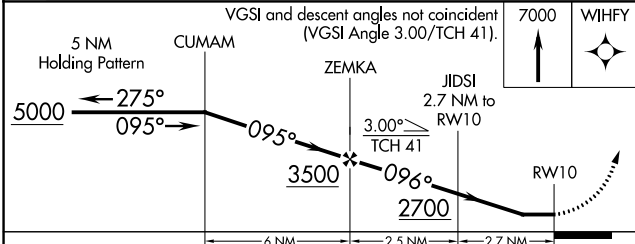

WAAS CH 45920 W10A	APP CRS 096°	Rwy Idg TDZE Apt Elev	5002 1803 1803
--	------------------------	-----------------------------	---

RNAV (GPS) RWY 10

GRAND MARAIS/COOK COUNTY (CKC)

RNP APCH.	MISSED APPROACH: Climb to 7000 direct WIHFY and hold, continue climb-in-hold to 7000.
<p>▼ Rwy 10 helicopter visibility reduction below 1 SM NA. ▲ Procedure NA at night.</p>	

AWOS-3 119.925	MINNEAPOLIS CENTER 127.9 281.45	UNICOM 122.8 (CTAF) ①
--------------------------	---	---------------------------------

NC-1, 11 JUL 2024 to 08 AUG 2024

NC-1, 11 JUL 2024 to 08 AUG 2024

ELEV 1803	TDZE 1803
-----------	-----------