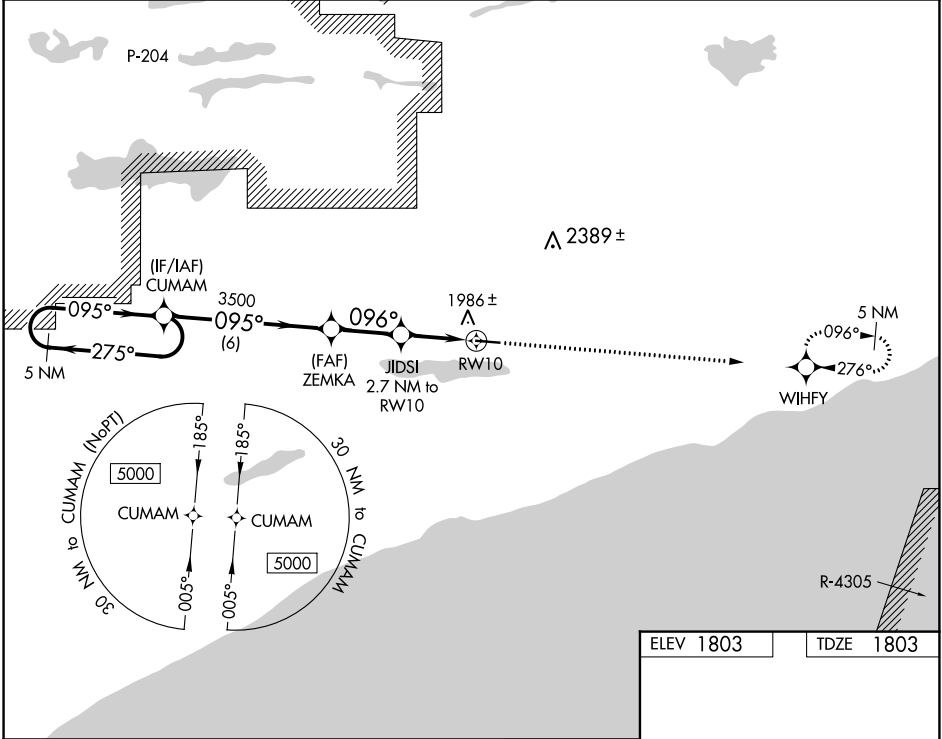

WAAS CH 45920 W10A	APP CRS 096°	Rwy Idg TDZE Apt Elev	5002 1803 1803
--	------------------------	-----------------------------	---

RNAV (GPS) RWY 10

GRAND MARAIS/COOK COUNTY (CKC)

RNP APCH.	MISSED APPROACH: Climb to 7000 direct WIHFY and hold, continue climb-in-hold to 7000.
<p>▼ Rwy 10 helicopter visibility reduction below 1 SM NA. ▲ Procedure NA at night.</p>	

AWOS-3 119.925	MINNEAPOLIS CENTER 127.9 281.45	UNICOM 122.8 (CTAF) ①
--------------------------	---	---------------------------------

NC-1, 11 JUL 2024 to 08 AUG 2024

NC-1, 11 JUL 2024 to 08 AUG 2024

ELEV 1803	TDZE 1803
-----------	-----------

CATEGORY	A	B	C	D
LP MDA	2200-1	397 (400-1)	2200-1½	397 (400-1½)
RNAV MDA	2240-1	437 (500-1)	2240-1¼	437 (500-1¼)
ⓐ CIRCLING	2300-1	497 (500-1)	2380-1½ 577 (600-1½)	2640-2¾ 837 (900-2¾)

MIRL Rwy 10-28 ①
REIL Rwy 10 and 28 ①