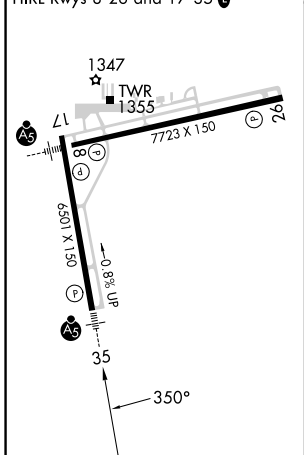

WAAS CH 93521 W35A	APP CRS 350°	Rwy Idg TDZE Apt Elev	6501 1251 1277
--	------------------------	-----------------------------	---

RNAV (GPS) RWY 35

CENTRAL WISCONSIN(CWA)

For uncompensated Baro-VNAV systems, LNAV/VNAV NA below -17°C (2°F) or above 54°C (130°F). DME/DME RNP-0.3 NA.	MALSR	MISSED APPROACH: Climb to 3600 direct DUGTE and hold.		
		ATIS 127.45	MINNEAPOLIS CENTER 124.4 317.7	CWA TOWER* 119.75 (CTAF) 360.7