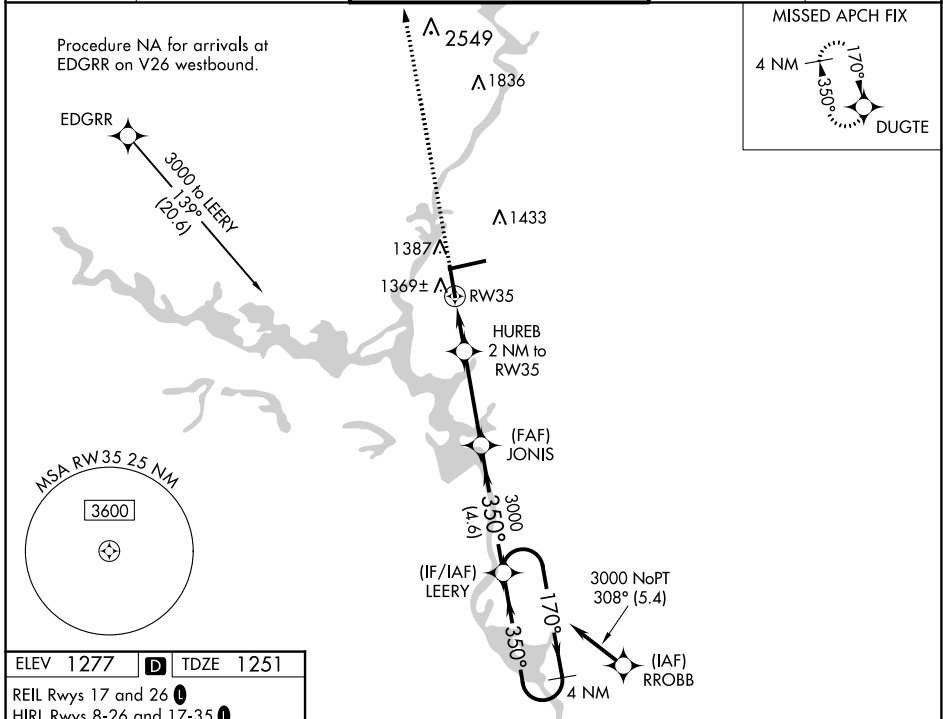

WAAS CH 93521 W35A	APP CRS 350°	Rwy Idg TDZE Apt Elev	6501 1251 1277
--	------------------------	-----------------------------	---

RNAV (GPS) RWY 35

CENTRAL WISCONSIN(CWA)

For uncompensated Baro-VNAV systems, LNAV/VNAV NA below -17°C (2°F) or above 54°C (130°F). DME/DME RNP-0.3 NA.	MALSR	MISSED APPROACH: Climb to 3600 direct DUGTE and hold.		
		ATIS 127.45	MINNEAPOLIS CENTER 124.4 317.7	CWA TOWER* 119.75 (CTAF) 360.7

EC-3, 11 JUL 2024 to 08 AUG 2024

EC-3, 11 JUL 2024 to 08 AUG 2024