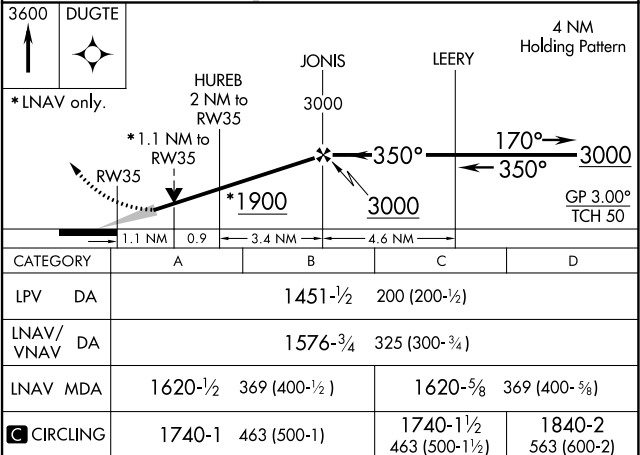

WAAS CH 93521 W35A	APP CRS 350°	Rwy Idg TDZE Apt Elev	6501 1251 1277
--	------------------------	-----------------------------	---

RNAV (GPS) RWY 35

CENTRAL WISCONSIN(CWA)

For uncompensated Baro-VNAV systems, LNAV/VNAV NA below -17°C (2°F) or above 54°C (130°F). DME/DME RNP-0.3 NA.	MALSR	MISSED APPROACH: Climb to 3600 direct DUGTE and hold.		
		ATIS 127.45	MINNEAPOLIS CENTER 124.4 317.7	CWA TOWER* 119.75 (CTAF) 360.7

EC-3, 11 JUL 2024 to 08 AUG 2024

EC-3, 11 JUL 2024 to 08 AUG 2024