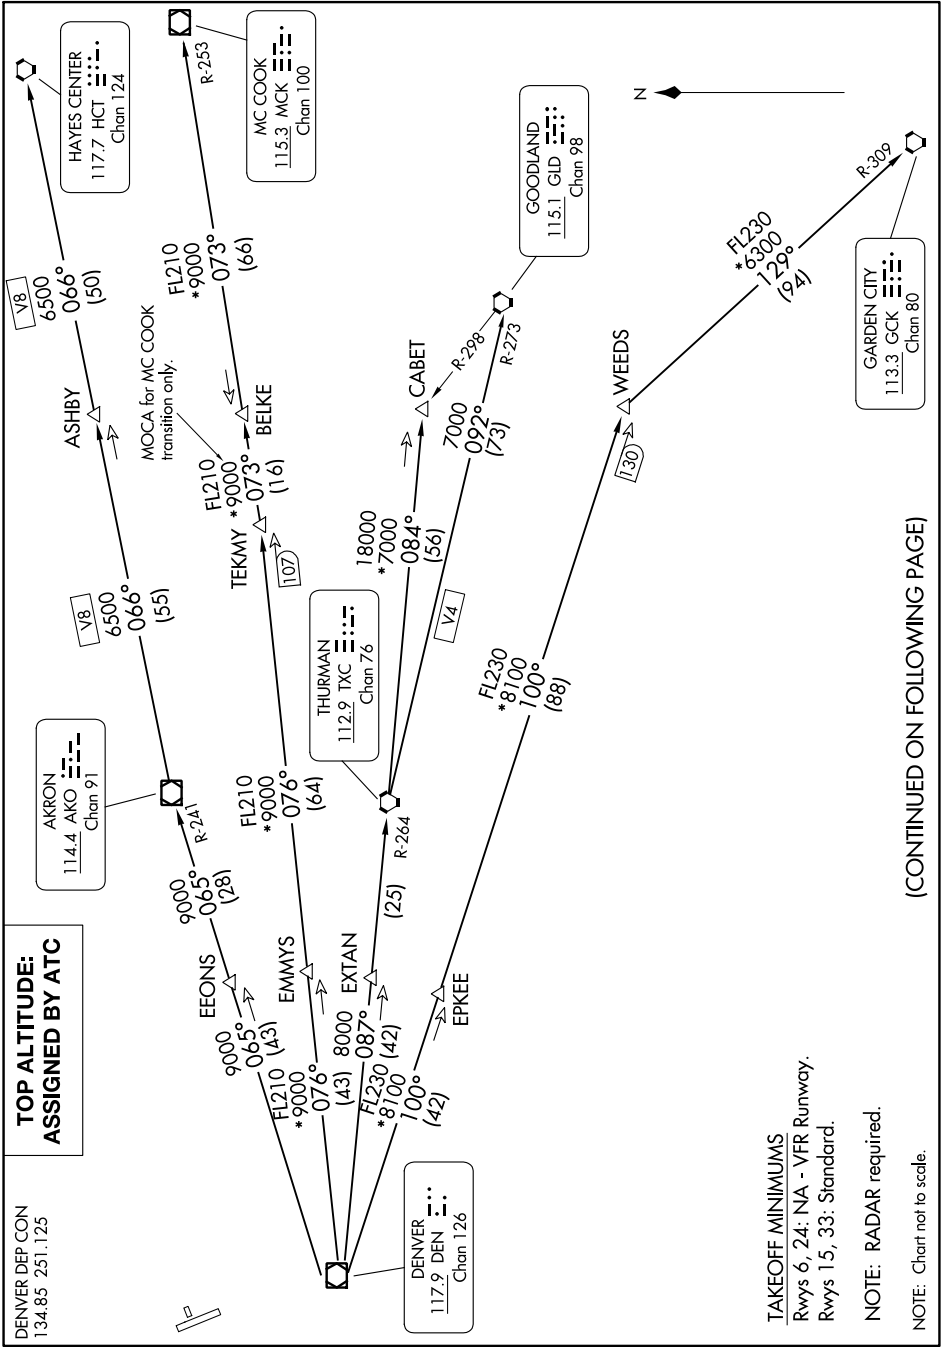

PLAINS ONE DEPARTURE

AL-5677 (FAA)

SW-1, 11 JUL 2024 to 08 AUG 2024

**TOP ALTITUDE:
ASSIGNED BY ATC**

DENVER DEP CON
134.85 251.125

AKRON
114.4 AKO
Chan 91

HAYES CENTER
117.7 HCT
Chan 124

DENVER
117.9 DEN
Chan 126

THURMAN
112.9 TXC
Chan 76

MC COOK
115.3 MCK
Chan 100

GOODLAND
115.1 GLD
Chan 98

GARDEN CITY
113.3 GCK
Chan 80

TAKEOFF MINIMUMS

Rwys 6, 24: NA - VFR Runway.

Rwys 15, 33: Standard.

NOTE: RADAR required.

NOTE: Chart not to scale.

(CONTINUED ON FOLLOWING PAGE)

PLAINS ONE DEPARTURE