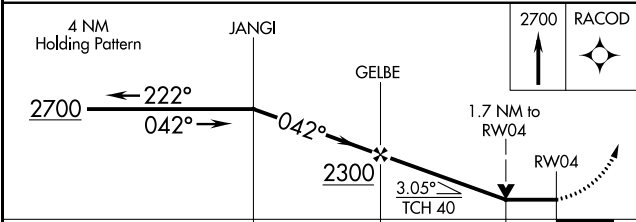

APP CRS	Rwy Idg	4001
042°	TDZE	620
	Apt Elev	624

RNAV (GPS) RWY 4

JACKSONVILLE MUNI (IJX)

RNP APCH.

▼
▲ Rwy 4 helicopter visibility reduction below ¾ SM NA.

MISSED APPROACH: Climb to 2700 direct RACOD and hold.

CATEGORY	A	B	C	D
LNVA MDA	1220-1	600 (600-1)	1220-1¾	600 (600-1¾)
CIRCLING	1220-1	596 (600-1)	1280-1¾ 656 (700-1¾)	1360-2¼ 736 (800-2¼)

EC-3, 11 JUL 2024 to 08 AUG 2024

EC-3, 11 JUL 2024 to 08 AUG 2024