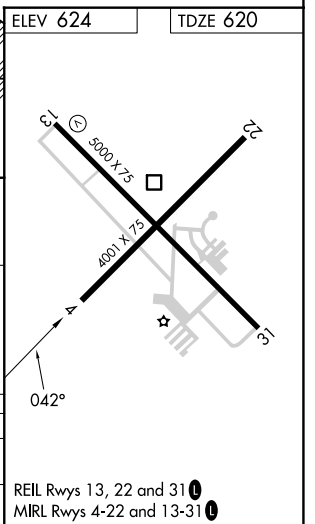

APP CRS	Rwy Idg	4001
042°	TDZE	620
	Apt Elev	624

RNAV (GPS) RWY 4

JACKSONVILLE MUNI (IJX)

RNP APCH.

▼
▲ Rwy 4 helicopter visibility reduction below ¾ SM NA.

MISSED APPROACH: Climb to 2700 direct RACOD and hold.

CATEGORY	A	B	C	D
LNVA MDA	1220-1	600 (600-1)	1220-1¾	600 (600-1¾)
CIRCLING	1220-1	596 (600-1)	1280-1¾ 656 (700-1¾)	1360-2¼ 736 (800-2¼)

EC-3, 11 JUL 2024 to 08 AUG 2024

EC-3, 11 JUL 2024 to 08 AUG 2024