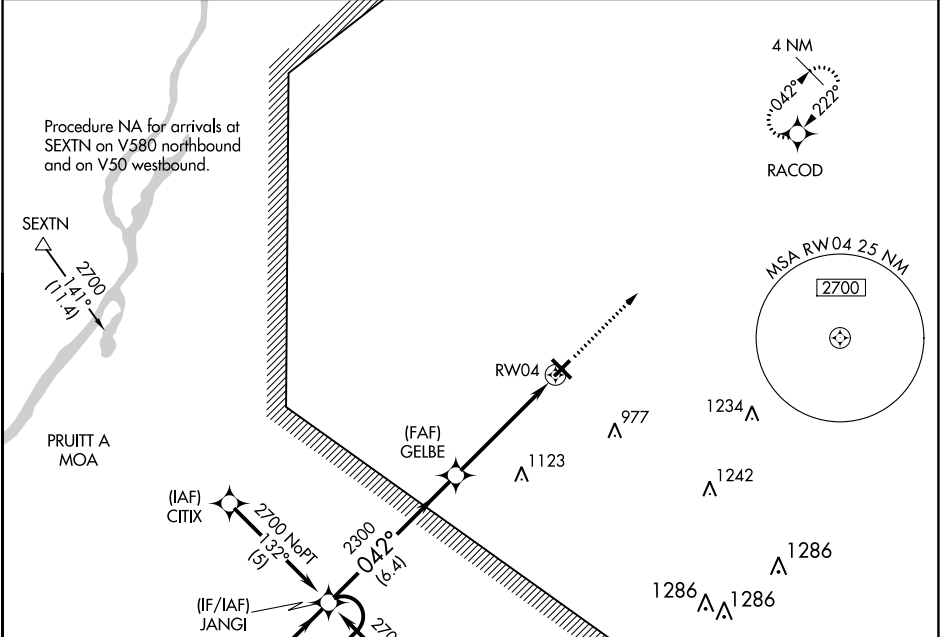

APP CRS	Rwy Idg	4001
042°	TDZE	620
	Apt Elev	624

RNAV (GPS) RWY 4

JACKSONVILLE MUNI (IJX)

RNP APCH.

▼
▲ Rwy 4 helicopter visibility reduction below ¾ SM NA.

MISSED APPROACH: Climb to 2700 direct RACOD and hold.

AWOS-3PT 120.525	SAINT LOUIS APP CON ★ 126.15 323.0	CLNC DEL 118.45	UNICOM 122.8 (CTAF) 0
----------------------------	--	---------------------------	---------------------------------

ELEV 624	TDZE 620
----------	----------

CATEGORY	A	B	C	D
LNVA MDA	1220-1	600 (600-1)	1220-1¾	600 (600-1¾)
CIRCLING	1220-1	596 (600-1)	1280-1¾ 656 (700-1¾)	1360-2¼ 736 (800-2¼)

EC-3, 11 JUL 2024 to 08 AUG 2024

EC-3, 11 JUL 2024 to 08 AUG 2024