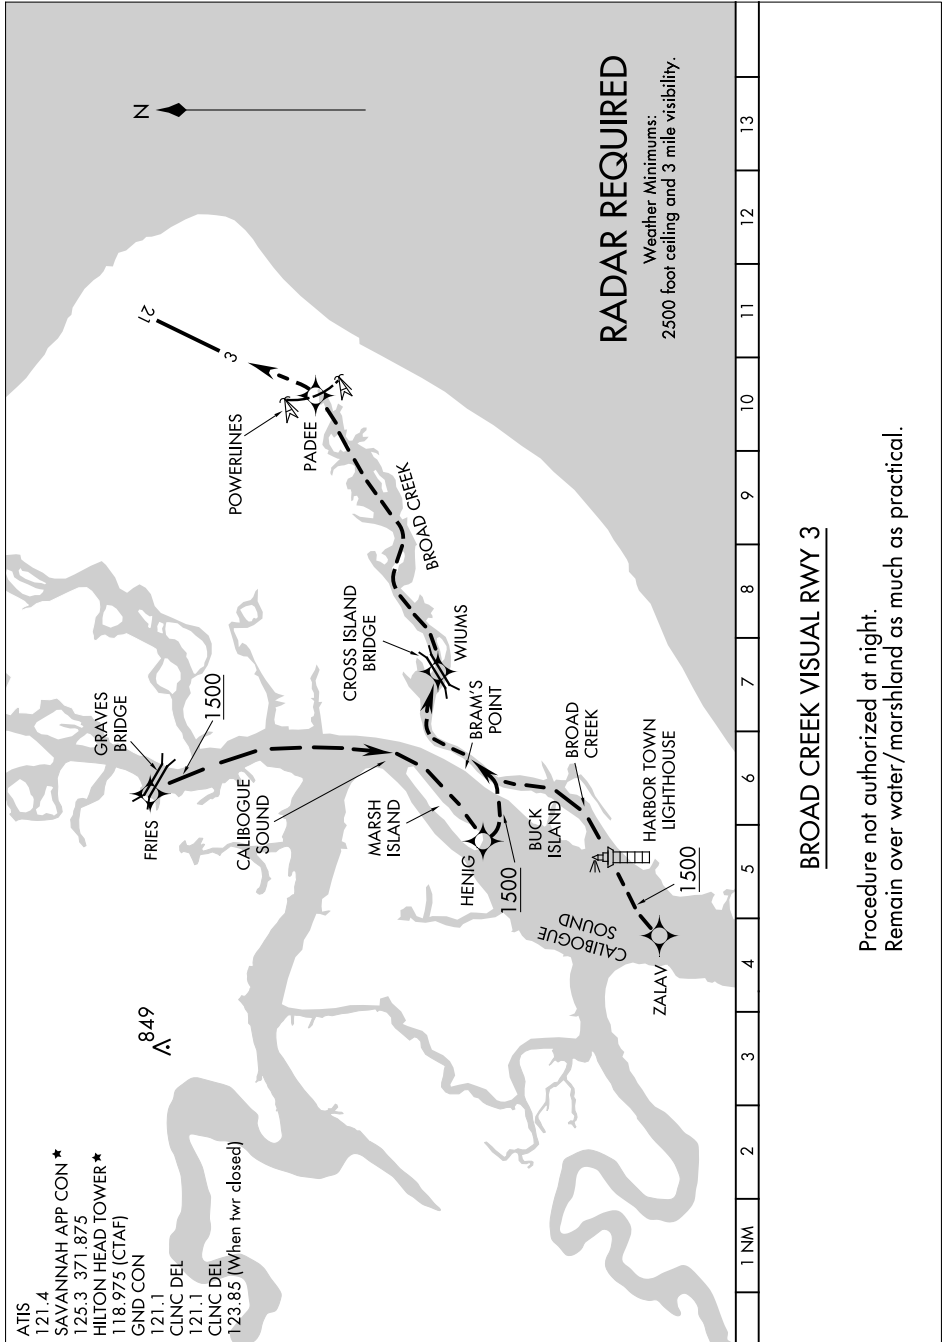

BROAD CREEK VISUAL RWY 3

HILTON HEAD ISLAND, SOUTH CAROLINA

SE-2, 11 JUL 2024 to 08 AUG 2024

BROAD CREEK VISUAL RWY 3

Procedure not authorized at night.
Remain over water/marshland as much as practical.

BROAD CREEK VISUAL RWY 3

HILTON HEAD ISLAND, SOUTH CAROLINA
HILTON HEAD (HXD)

SE-2, 11 JUL 2024 to 08 AUG 2024