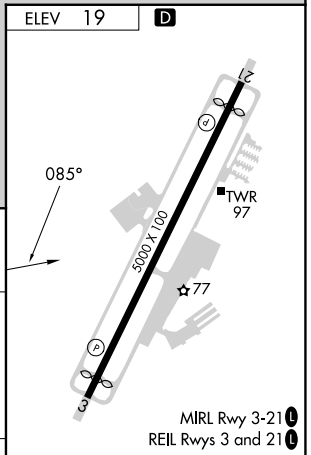

**VOR-A**  
HILTON HEAD (HXD)

DME required			MISSED APPROACH: Climb to 800 then climbing right turn to 2000 on SAV R-085 to SELER/21.5 DME and hold, continue climb-in-hold to 2000.		
--------------	--	--	---	--	--

ATIS <b>121.4</b>	SAVANNAH APP CON ★ <b>125.3 371.875</b>	HILTON HEAD TOWER ★ <b>118.975 (CTAF) 0</b>	GND CON <b>121.1</b>	CLNC DEL <b>121.1</b>	CLNC DEL <b>123.85</b> (When twr closed)
----------------------	--	--	-------------------------	--------------------------	--

SE-2, 11 JUL 2024 to 08 AUG 2024

SE-2, 11 JUL 2024 to 08 AUG 2024

CATEGORY	A	B	C	D	FAF to MAP 4.3 NM					
ⓐ CIRCLING	800-1	781 (800-1)	800-2¼ 781 (800-2¼)	800-2½ 781 (800-2½)	Knots	60	90	120	150	180
					Min:Sec	4:18	2:52	2:09	1:43	1:26