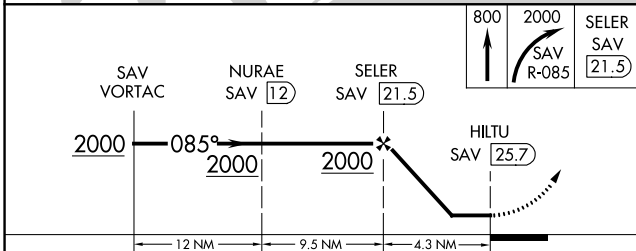

**VOR-A**  
HILTON HEAD (HXD)

DME required			MISSED APPROACH: Climb to 800 then climbing right turn to 2000 on SAV R-085 to SELER/21.5 DME and hold, continue climb-in-hold to 2000.		
--------------	--	--	---	--	--

ATIS <b>121.4</b>	SAVANNAH APP CON ★ <b>125.3 371.875</b>	HILTON HEAD TOWER ★ <b>118.975 (CTAF) 0</b>	GND CON <b>121.1</b>	CLNC DEL <b>121.1</b>	CLNC DEL <b>123.85</b> (When twr closed)
----------------------	--	--	-------------------------	--------------------------	--

SE-2, 11 JUL 2024 to 08 AUG 2024

SE-2, 11 JUL 2024 to 08 AUG 2024

CATEGORY	A	B	C	D	FAF to MAP 4.3 NM					
ⓐ CIRCLING	800-1	781 (800-1)	800-2¼ 781 (800-2¼)	800-2½ 781 (800-2½)	Knots	60	90	120	150	180
					Min:Sec	4:18	2:52	2:09	1:43	1:26