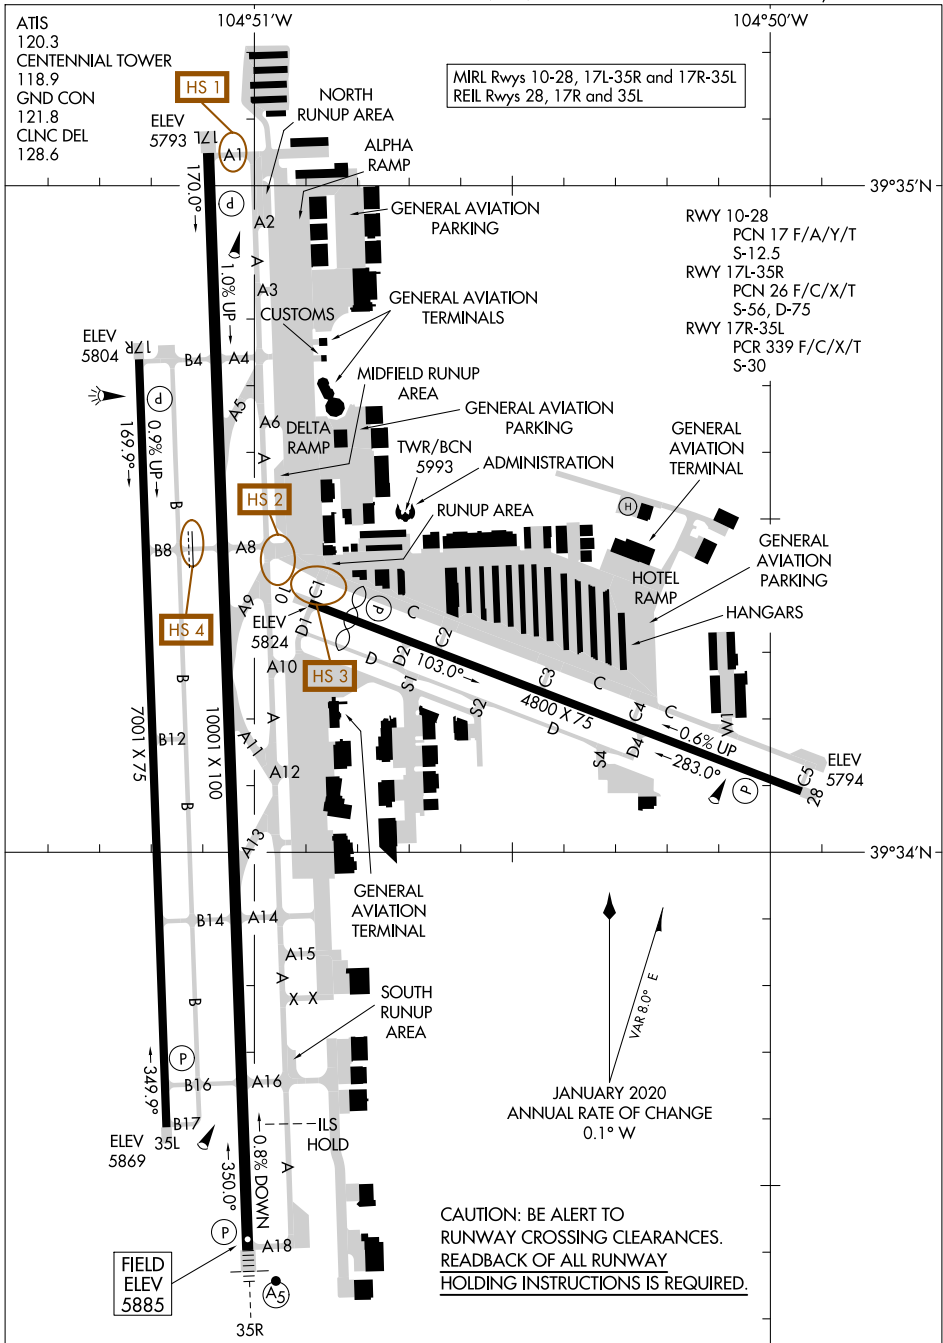

# AIRPORT DIAGRAM

AL-5715 (FAA)

CENTENNIAL (APA)  
DENVER, COLORADO

SW-1, 11 JUL 2024 to 08 AUG 2024

SW-1, 11 JUL 2024 to 08 AUG 2024

# AIRPORT DIAGRAM

DENVER, COLORADO  
CENTENNIAL (APA)