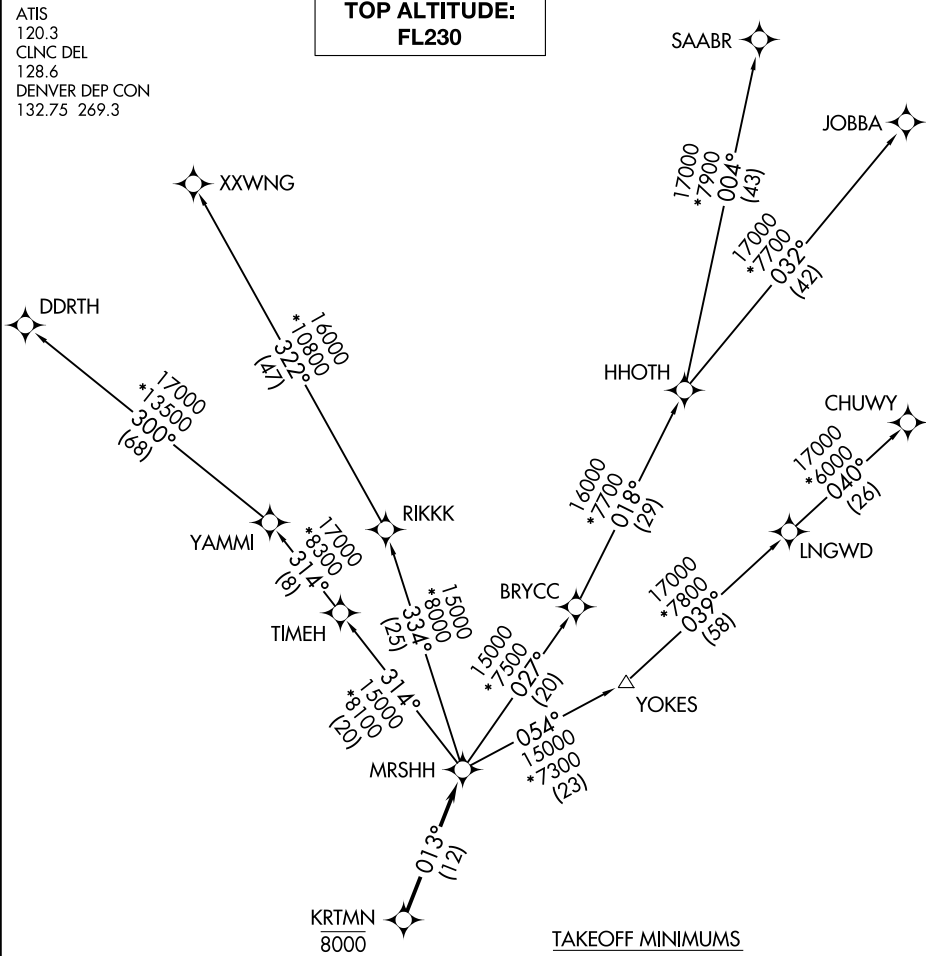

ATIS
120.3
CLNC DEL
128.6
DENVER DEP CON
132.75 269.3

**TOP ALTITUDE:
FL230**

SW-1, 11 JUL 2024 to 08 AUG 2024

SW-1, 11 JUL 2024 to 08 AUG 2024

NOTE: Chart not to scale.

(NARRATIVE ON FOLLOWING PAGE)