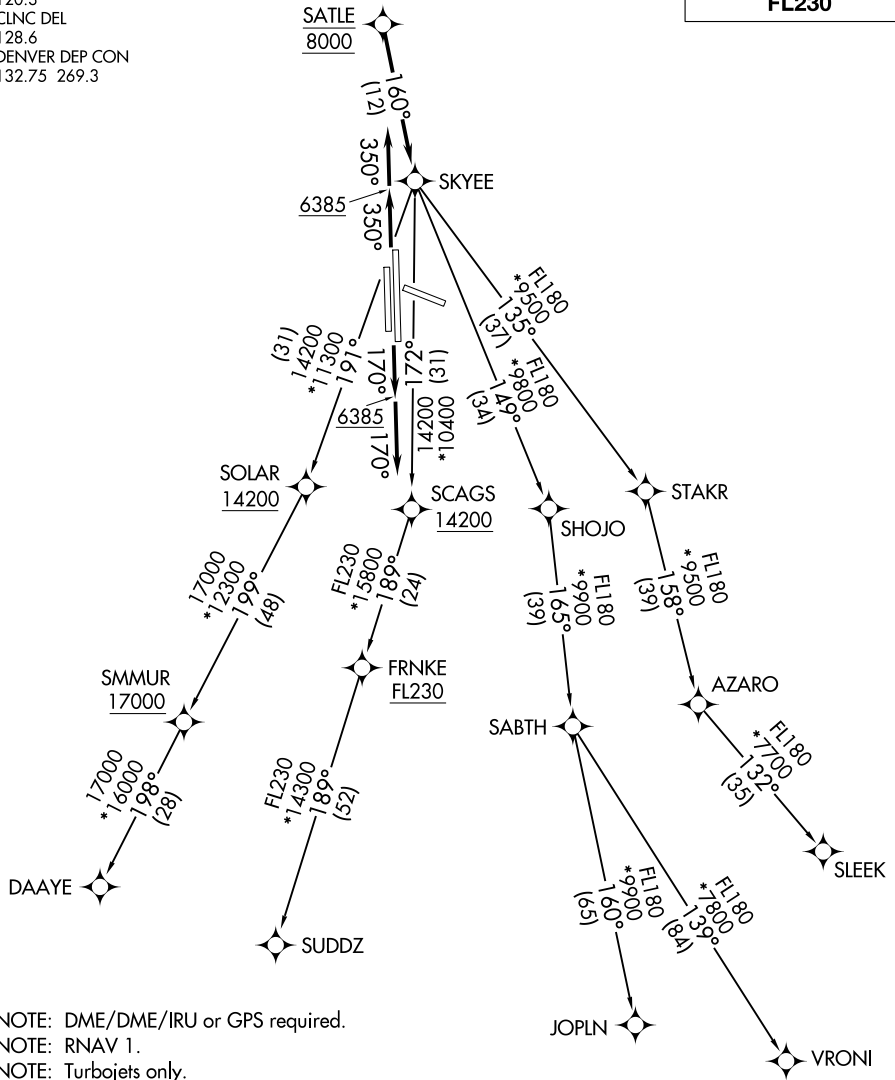

SKYEE ONE DEPARTURE (RNAV)

AL-5715 (FAA)

CENTENNIAL (APA)
DENVER, COLORADO

**TOP ALTITUDE:
FL230**

ATIS
120.3
CLNC DEL
128.6
DENVER DEP CON
132.75 269.3

SW-1, 11 JUL 2024 to 08 AUG 2024

SW-1, 11 JUL 2024 to 08 AUG 2024

NOTE: DME/DME/IRU or GPS required.
 NOTE: RNAV 1.
 NOTE: Turbojets only.
 NOTE: RADAR required.

TAKEOFF MINIMUMS

Rwys 10, 28: NA.
 Rwy 17L: Standard with minimum climb of 255' per NM to 8000.
 Rwy 17R: Standard with minimum climb of 370' per NM to 8000.
 Rwys 35L/R: Standard.

(NARRATIVE ON FOLLOWING PAGE)

NOTE: Chart not to scale.

SKYEE ONE DEPARTURE (RNAV)