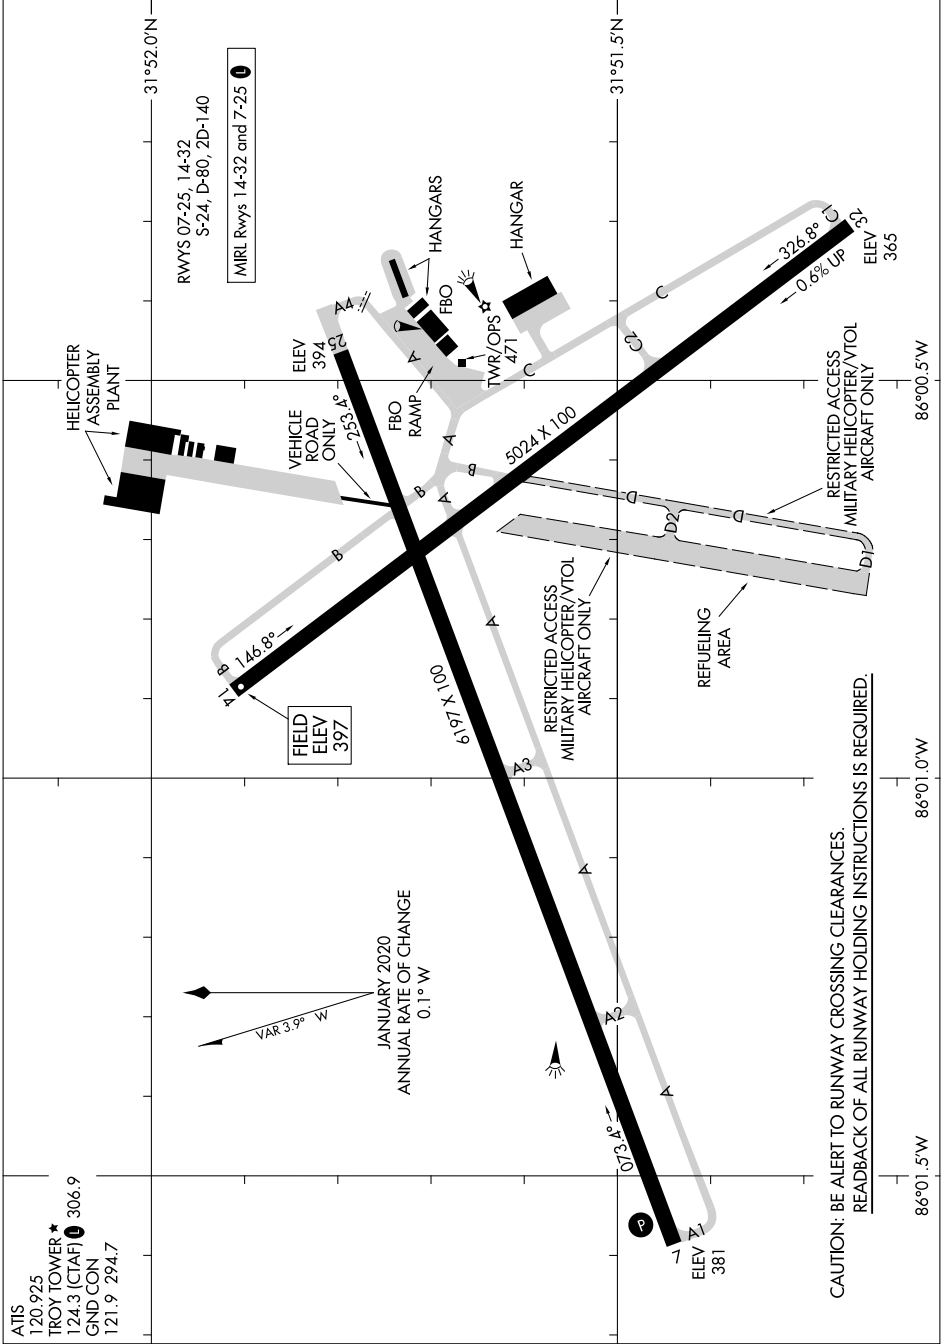

# AIRPORT DIAGRAM

TROY MUNI AT N KENNETH CAMPBELL FLD (TOI)  
AL-5720 (FAA)  
TROY, ALABAMA

SE-4, 11 JUL 2024 to 08 AUG 2024

SE-4, 11 JUL 2024 to 08 AUG 2024

# AIRPORT DIAGRAM

TROY, ALABAMA  
TROY MUNI AT N KENNETH CAMPBELL FLD (TOI)