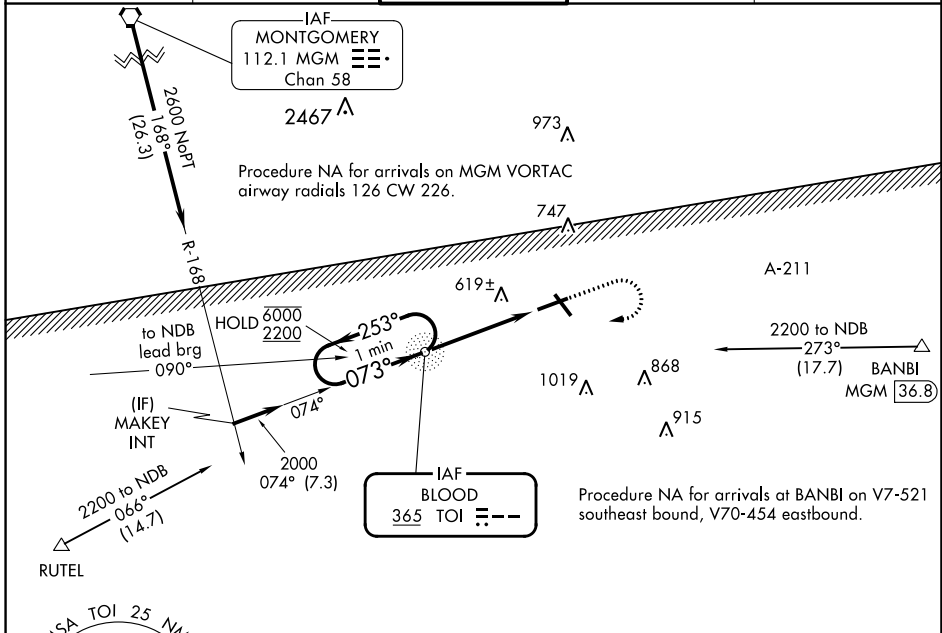

NDB TOI 365	APP CRS 073°	Rwy ldg TDZE Apt Elev	6197 389 397
-----------------------	------------------------	-----------------------------	---

NDB RWY 7

TROY MUNI AT N KENNETH CAMPBELL FLD (TOI)

⚠ Circling Rwy 14, 32 NA at night. MISSED APPROACH: Climb to 1300 then climbing right turn to 2200 direct TOI NDB and hold.

ATIS 120.925	CAIRNS APP CON★ 121.1 319.25	TROY TOWER★ 124.3 (CTAF) 306.9	GND CON 121.9 294.7	UNICOM 122.8
------------------------	--	--	-------------------------------	------------------------

SE-4, 11 JUL 2024 to 08 AUG 2024

SE-4, 11 JUL 2024 to 08 AUG 2024

ELEV 397	TDZE 389
----------	----------

CATEGORY	A	B	C	D
S-7	920-1	531 (600-1)	920-1½	531 (600-1½)
C CIRCLING	1000-1	603 (700-1)	1300-2¾ 903 (1000-2¾)	1380-3 983 (1000-3)

MIRL Rwy 7-25 and 14-32	FAF to MAP 4.4 NM				
Knots	60	90	120	150	180
Min:Sec	4:24	2:56	2:12	1:46	1:28