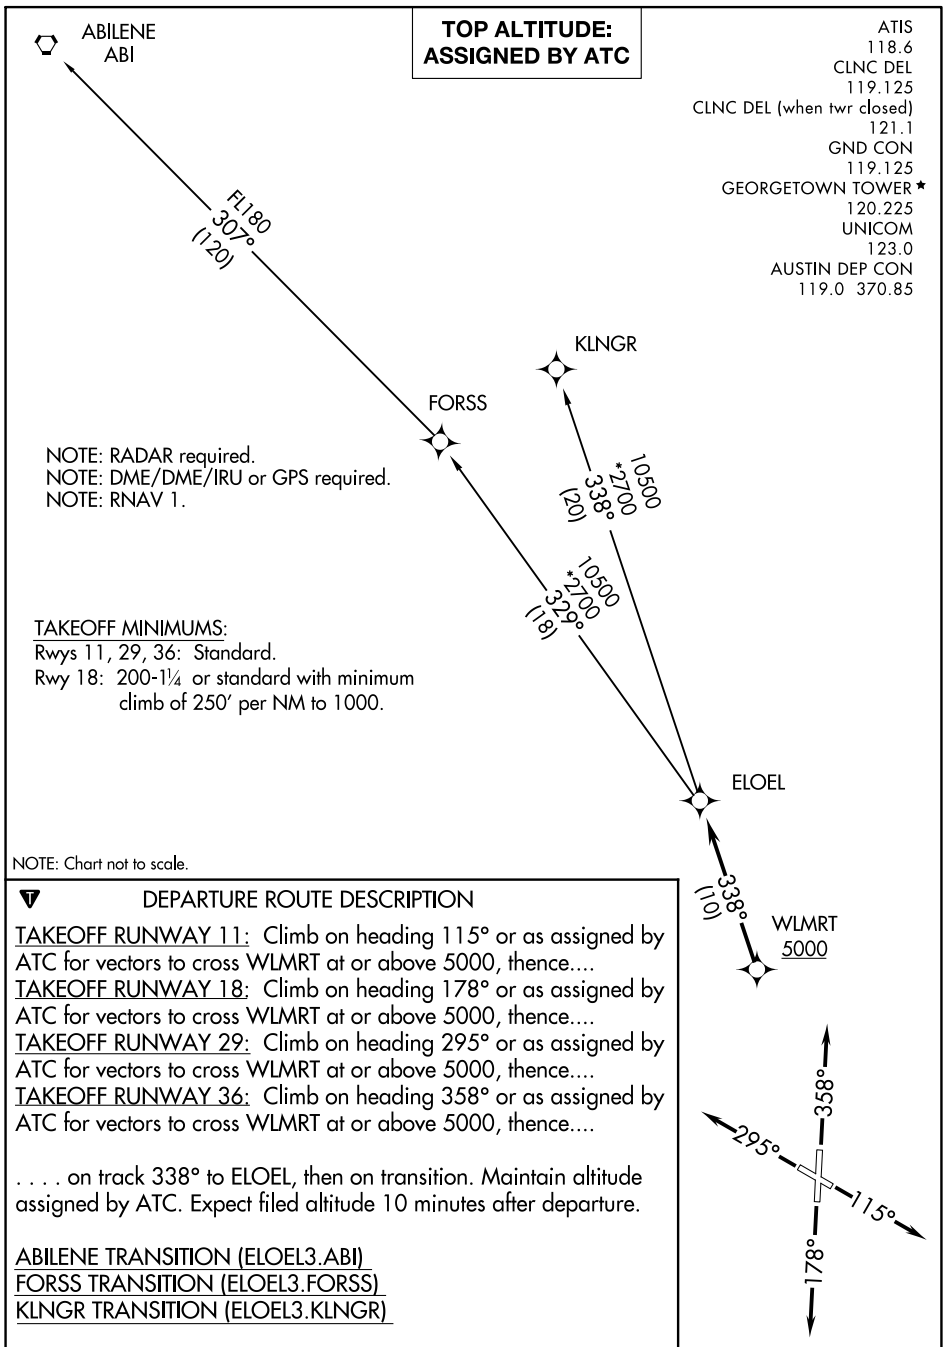

(ELOEL3.ELOEL) 22195

# ELOEL THREE DEPARTURE (RNAV) AL-5724 (FAA)

GEORGETOWN EXEC (GTU)

GEORGETOWN, TEXAS

SC-3, 11 JUL 2024 to 08 AUG 2024

SC-3, 11 JUL 2024 to 08 AUG 2024

# ELOEL THREE DEPARTURE (RNAV)

(ELOEL3.ELOEL) 22APR21

GEORGETOWN, TEXAS

GEORGETOWN EXEC (GTU)