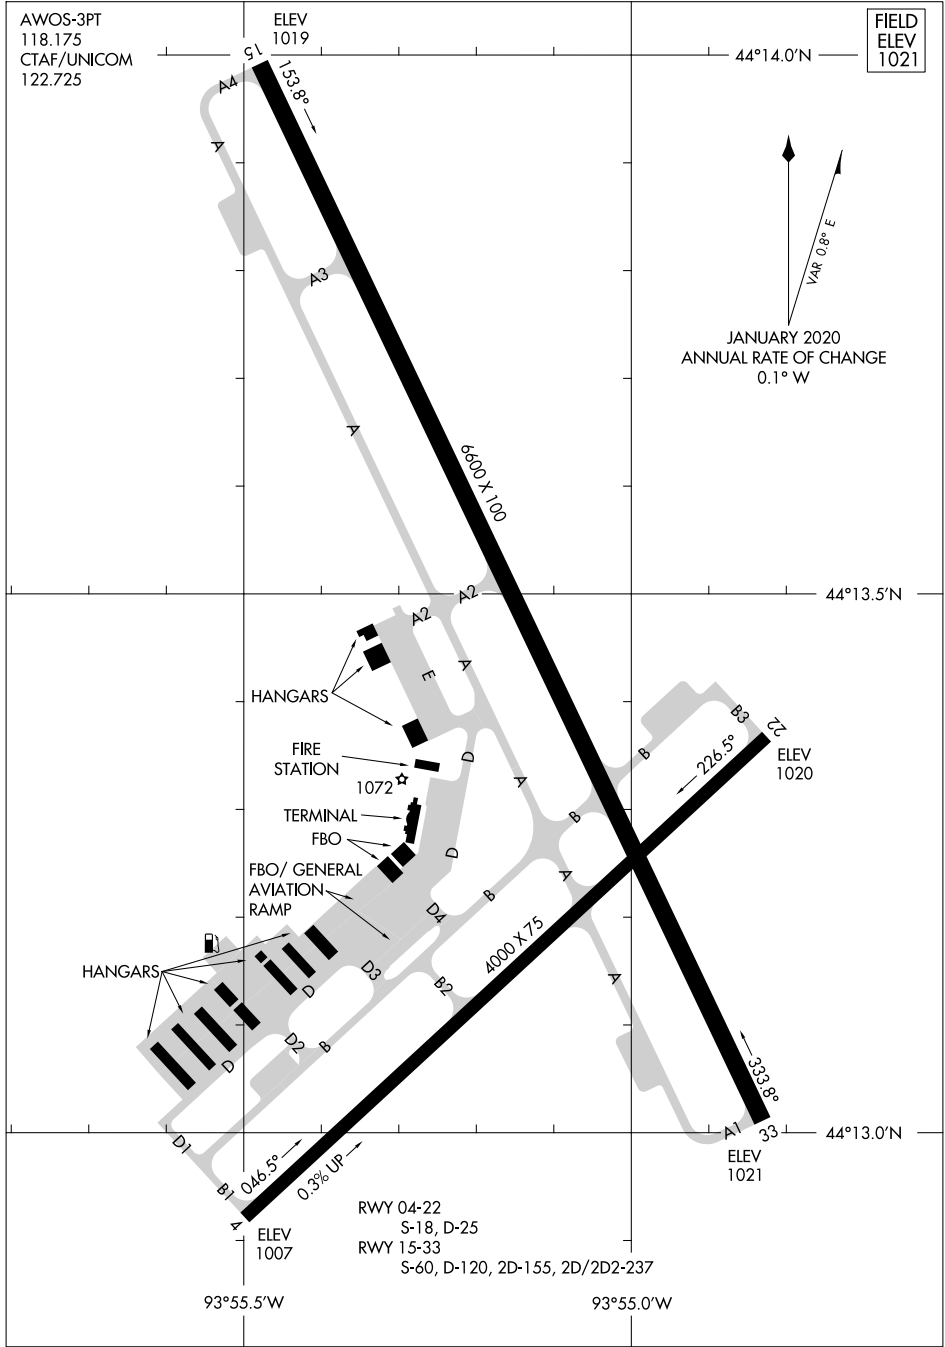

# AIRPORT DIAGRAM

AL-5755 (FAA)

MANKATO RGNL (MKT)  
MANKATO, MINNESOTA

AWOS-3PT  
118.175  
CTAF/UNICOM  
122.725

FIELD  
ELEV  
1021

44°14.0'N

JANUARY 2020  
ANNUAL RATE OF CHANGE  
0.1° W

NC-1, 11 JUL 2024 to 08 AUG 2024

NC-1, 11 JUL 2024 to 08 AUG 2024

44°13.5'N

RWY 04-22  
S-18, D-25  
RWY 15-33  
S-60, D-120, 2D-155, 2D/2D2-237

93°55.5'W

93°55.0'W