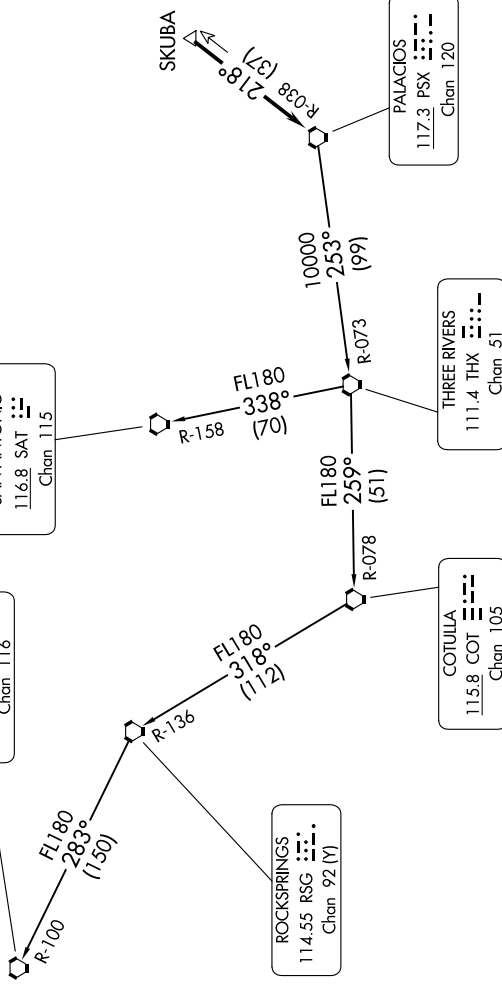

# PALACIOS THREE DEPARTURE

**TOP ALTITUDE:  
ASSIGNED BY ATC**

RADAR and DME required.

**TAKEOFF MINIMUMS**  
Rwy 14: 300-1 or standard with a minimum climb of 420' per NM to 300.  
Rwy 32: Standard.

CTAF  
122.8  
HOUSTON DEP CON  
134.45 284.0

FORT STOCKTON  
116.9 FST  
Chan 116

SAN ANTONIO  
116.8 SAT  
Chan 115

ROCKSPRINGS  
114.55 RSG  
Chan 92 (Y)

COTUILA  
115.8 COT  
Chan 105

THREE RIVERS  
111.4 THX  
Chan 51

PALACIOS  
117.3 PSX  
Chan 120

(CONTINUED ON FOLLOWING PAGE)

NOTE: Chart not to scale.