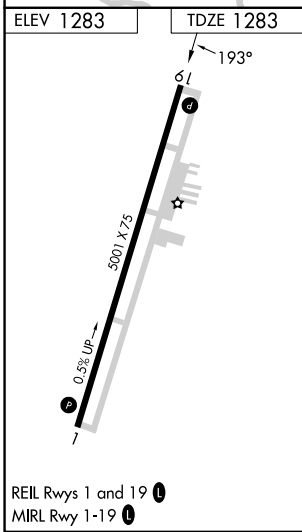

APP CRS 193°	Rwy Idg 5001
TDZE 1283	
Apt Elev 1283	

RNAV (GPS) RWY 19

BURNET MUNI/KATE CRADDOCK FLD (BMQ)

RNP APCH - GPS.	MISSED APPROACH: Climb to 3100 direct FINTI then on track 184° to AMUSE.
<p>▼ Rwy 19 helicopter visibility reduction below 3/4 SM NA.</p> <p>▲ When local altimeter setting not received, use Lago Vista altimeter setting and increase all MDA 60 feet and LNAV Cat C visibility 1/8 SM.</p>	

ASOS 119.925	HOUSTON CENTER 132.35 317.5	UNICOM 122.8 (CTAF) ①
------------------------	---------------------------------------	---------------------------------

3100	FINTI	ir 184°	AMUSE				
				HONES	DLORA		
				LEYG 2.3 NM to RWY 19	2600	3500	
				2060	6 NM		
CATEGORY	A	B	C	D			
LNAV MDA	1940-1	657 (700-1)	1940-1 7/8	657 (700-1 7/8)			NA