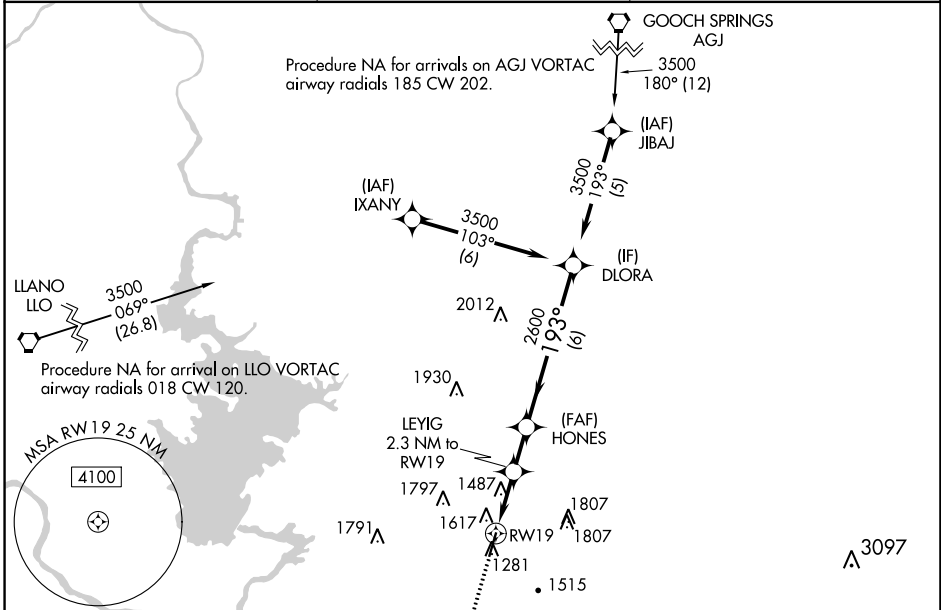

APP CRS 193°	Rwy Idg 5001
TDZE 1283	
Apt Elev 1283	

RNAV (GPS) RWY 19

BURNET MUNI/KATE CRADDOCK FLD (BMQ)

RNP APCH - GPS.	MISSED APPROACH: Climb to 3100 direct FINTI then on track 184° to AMUSE.
<p>▼ Rwy 19 helicopter visibility reduction below 3/4 SM NA.</p> <p>▲ When local altimeter setting not received, use Lago Vista altimeter setting and increase all MDA 60 feet and LNAV Cat C visibility 1/8 SM.</p>	

ASOS 119.925	HOUSTON CENTER 132.35 317.5	UNICOM 122.8 (CTAF) ①
------------------------	---------------------------------------	---------------------------------

3100	FINTI	ir 184°	AMUSE				
				HONES	DLORA		
				LEYG 2.3 NM to RWY 19	2600	3500	
				2060	6 NM		
CATEGORY	A	B	C	D			
LNAV MDA	1940-1	657 (700-1)	1940-1 7/8	657 (700-1 7/8)			NA

SC-3, 11 JUL 2024 to 08 AUG 2024

SC-3, 11 JUL 2024 to 08 AUG 2024