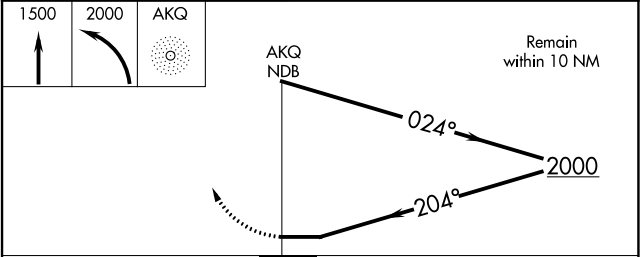

WAKEFIELD, VIRGINIA

AL-5781 (FAA)

23278

NDB AKQ	APP CRS	Rwy Idg	3866
274	204°	TDZE	110
		Apt Elev	111

NDB RWY 20

WAKEFIELD MUNI (AKQ)

▼ ▲ NA	Procedure NA at night.	MISSED APPROACH: Climb to 1500 then climbing left turn to 2000 direct AKQ NDB and hold.
-------------------------	------------------------	---

ASOS 128.325	NORFOLK APP CON 127.9 269.425	UNICOM 122.8 (CTAF)
------------------------	---	-------------------------------

ELEV 111	TDZE 110
----------	----------

CATEGORY	A	B	C	D
S-20		1120-3	1010 (1100-3)	
C CIRCLING		1120-3	1009 (1100-3)	