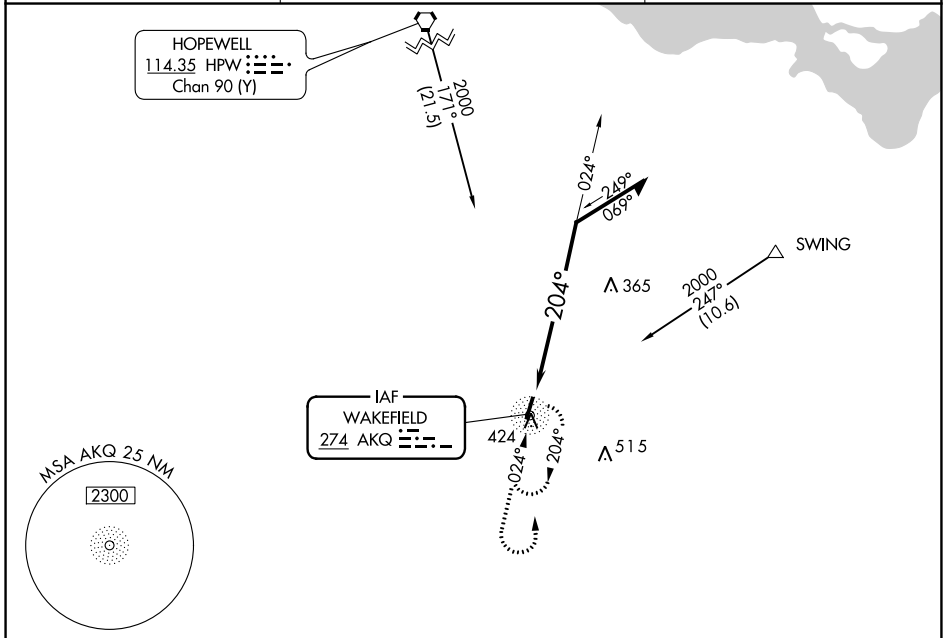

WAKEFIELD, VIRGINIA

AL-5781 (FAA)

23278

NDB AKQ	APP CRS	Rwy Idg	3866
274	204°	TDZE	110
		Apt Elev	111

NDB RWY 20

WAKEFIELD MUNI (AKQ)

▼ ▲ NA	Procedure NA at night.	MISSED APPROACH: Climb to 1500 then climbing left turn to 2000 direct AKQ NDB and hold.
-------------------------	------------------------	---

ASOS 128.325	NORFOLK APP CON 127.9 269.425	UNICOM 122.8 (CTAF)
------------------------	---	-------------------------------

ELEV 111	TDZE 110
----------	----------

CATEGORY	A	B	C	D
S-20		1120-3	1010 (1100-3)	
C CIRCLING		1120-3	1009 (1100-3)	

WAKEFIELD, VIRGINIA
Amdt 5 17AUG17

36°59'N-77°00'W

WAKEFIELD MUNI (AKQ)
NDB RWY 20

NE-3, 11 JUL 2024 to 08 AUG 2024