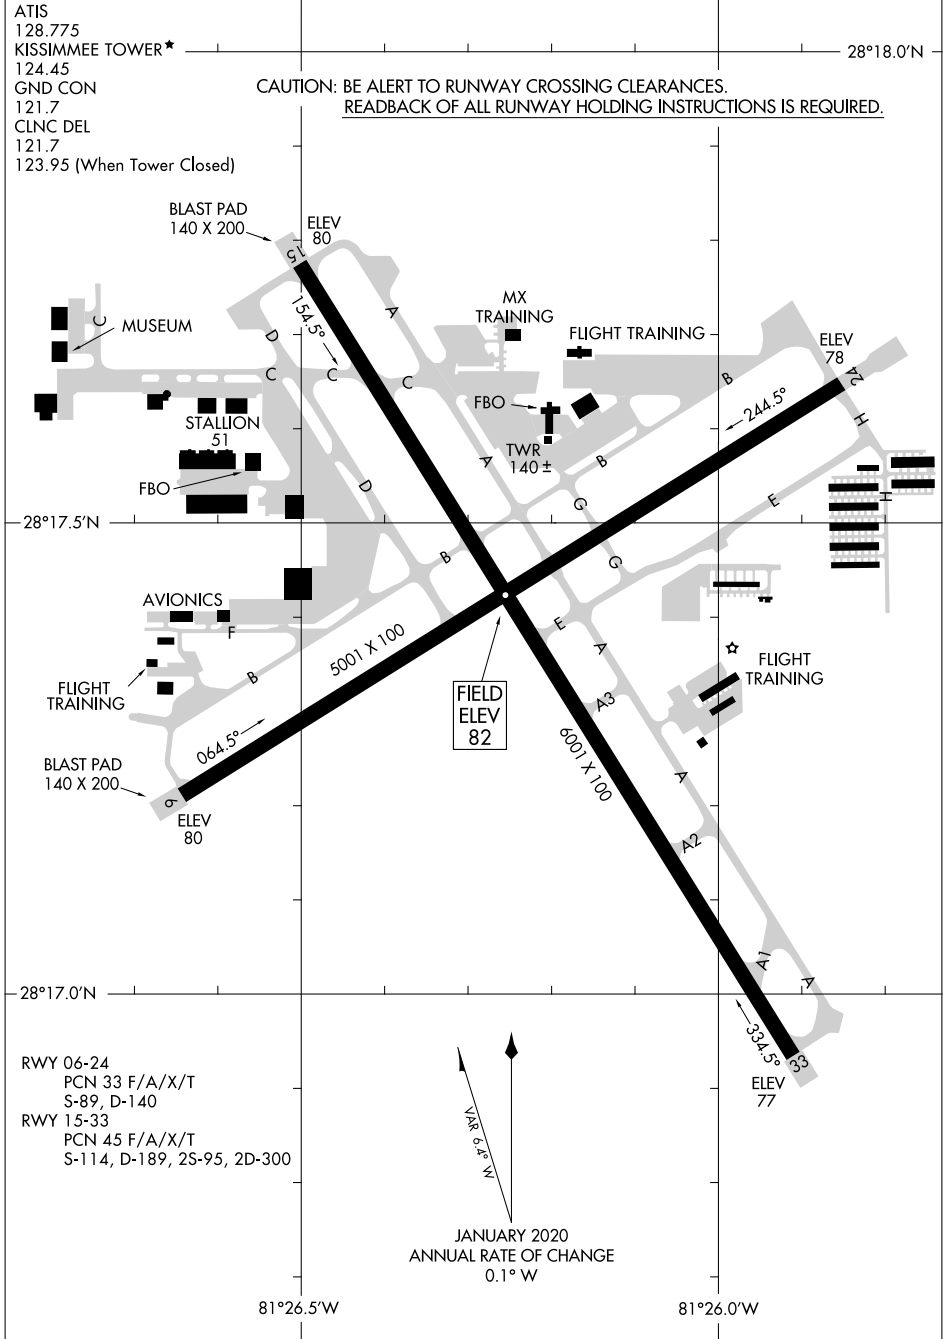

23334

AIRPORT DIAGRAM

AL-5793 (FAA)

KISSIMMEE GATEWAY (ISM)
ORLANDO, FLORIDA

ATIS
 128.775
 KISSIMMEE TOWER*
 124.45
 GND CON
 121.7
 CLNC DEL
 121.7
 123.95 (When Tower Closed)

CAUTION: BE ALERT TO RUNWAY CROSSING CLEARANCES.
READBACK OF ALL RUNWAY HOLDING INSTRUCTIONS IS REQUIRED.

SE-3, 11 JUL 2024 to 08 AUG 2024

SE-3, 11 JUL 2024 to 08 AUG 2024

AIRPORT DIAGRAM

23334

ORLANDO, FLORIDA
KISSIMMEE GATEWAY (ISM)