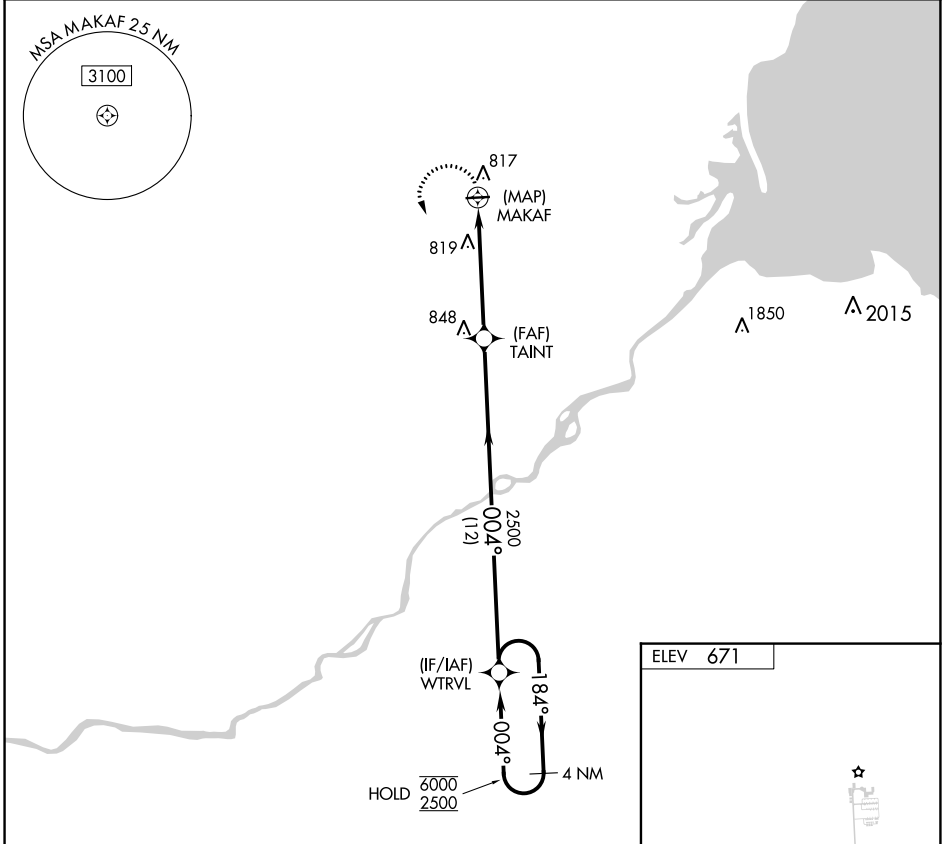

APP CRS	Rwy Idg	N/A
004°	TDZE	N/A
	Apt Elev	671

RNAV (GPS)-A

TOLEDO SUBURBAN (DUH)

RNP APCH.
 Procedure NA at night.

MISSED APPROACH: Climbing left turn to 2500 direct WTRVL and hold.

AWOS-3 119.175	TOLEDO APP CON 126.1 317.55	UNICOM 122.7 (CTAF) 0
--------------------------	---------------------------------------	---------------------------------

CATEGORY	A	B	C	D
CIRCLING	1180-1 509 (600-1)		1180-1½ 509 (600-1½)	NA

EC-1, 11 JUL 2024 to 08 AUG 2024

EC-1, 11 JUL 2024 to 08 AUG 2024