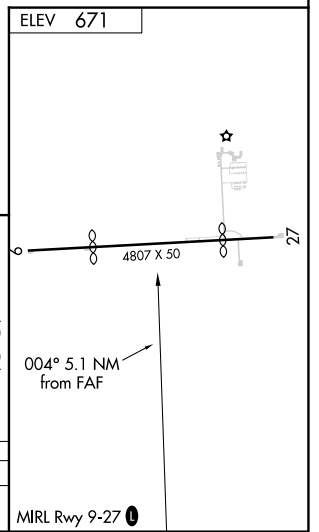

APP CRS	Rwy Idg	N/A
004°	TDZE	N/A
	Apt Elev	671

RNAV (GPS)-A

TOLEDO SUBURBAN (DUH)

RNP APCH.
 Procedure NA at night.

MISSED APPROACH: Climbing left turn to 2500 direct WTRVL and hold.

AWOS-3 119.175	TOLEDO APP CON 126.1 317.55	UNICOM 122.7 (CTAF) 0
--------------------------	---------------------------------------	---------------------------------

CATEGORY	A	B	C	D
CIRCLING	1180-1 509 (600-1)		1180-1½ 509 (600-1½)	NA

EC-1, 11 JUL 2024 to 08 AUG 2024

EC-1, 11 JUL 2024 to 08 AUG 2024