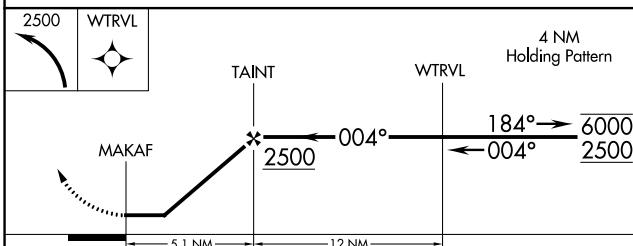

APP CRS	Rwy Idg	N/A
004°	TDZE	N/A
	Apt Elev	671

RNAV (GPS)-A

TOLEDO SUBURBAN (DUH)

RNP APCH.
 Procedure NA at night.

MISSED APPROACH: Climbing left turn to 2500 direct WTRVL and hold.

AWOS-3 119.175	TOLEDO APP CON 126.1 317.55	UNICOM 122.7 (CTAF) 0
--------------------------	---------------------------------------	---------------------------------

CATEGORY	A	B	C	D
CIRCLING	1180-1 509 (600-1)		1180-1½ 509 (600-1½)	NA

EC-1, 11 JUL 2024 to 08 AUG 2024

EC-1, 11 JUL 2024 to 08 AUG 2024