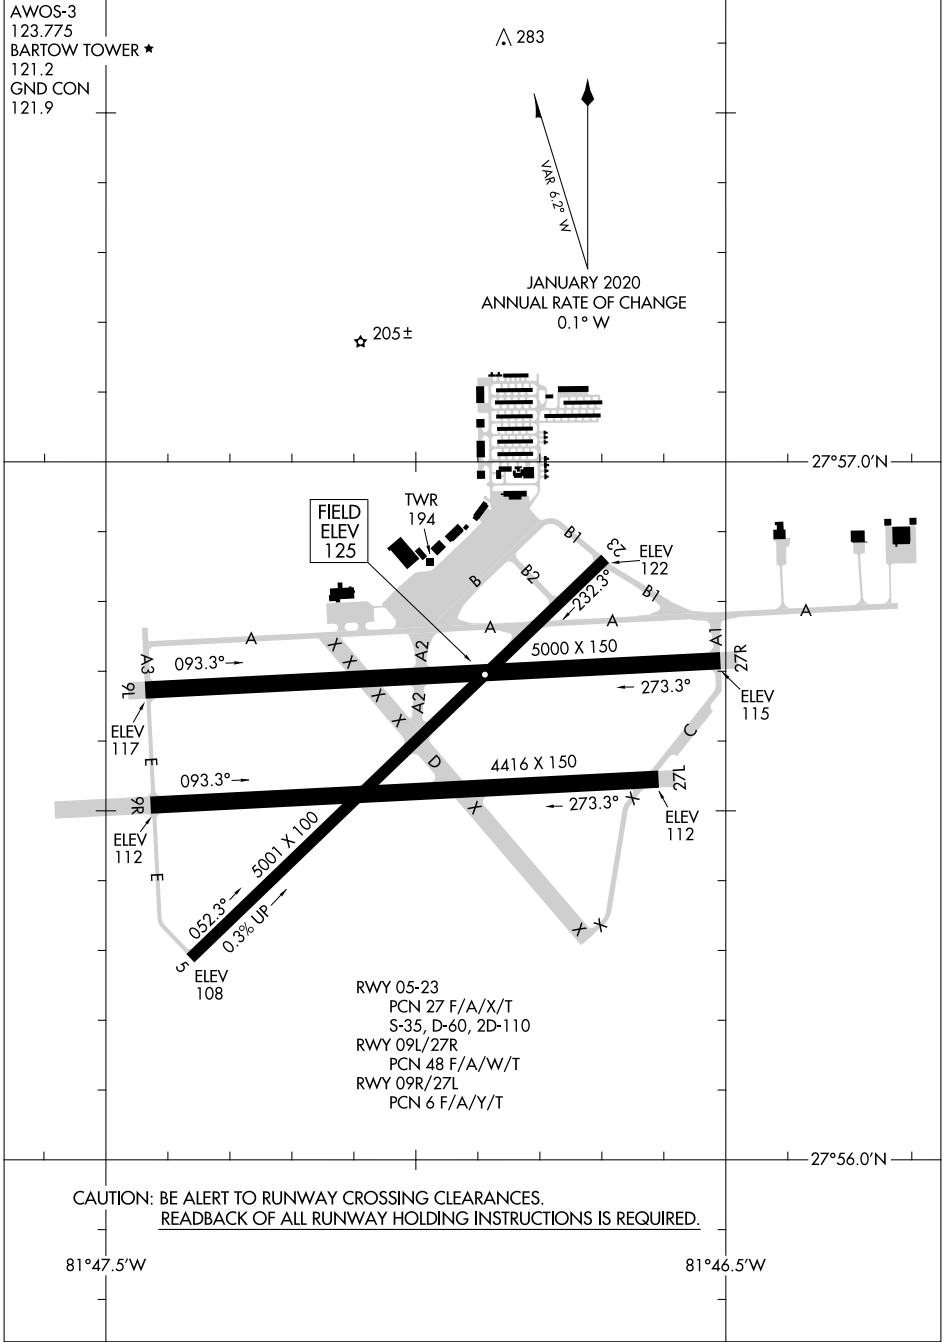

23278

# AIRPORT DIAGRAM

AL-5838 (FAA)

BARTOW EXEC (BOW)  
BARTOW, FLORIDA

AIRPORT DIAGRAM  
23278

BARTOW, FLORIDA  
BARTOW EXEC (BOW)