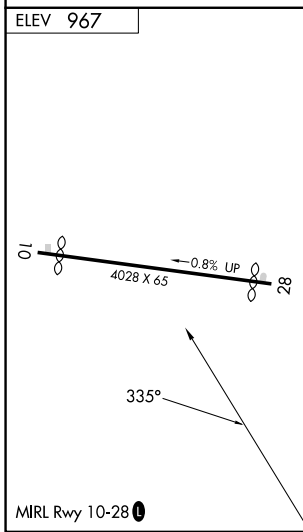

APP CRS <b>335°</b>	Rwy Idg TDZE Apt Elev	<b>N/A</b> <b>N/A</b> <b>967</b>
------------------------	-----------------------------	--

# RNAV (GPS)-A

WILLARD (8G1)

RNP APCH.	MISSED APPROACH: Climbing right turn to 3000 direct MFD VORTAC and hold.
NA Procedure NA at night. Use Marion altimeter setting.	

MNN ASOS <b>119.975</b>	CLEVELAND APP CON * <b>128.35 360.65</b>	CLEVELAND RADIO <b>122.6</b>	CTAF <b>0</b> <b>122.9</b>
----------------------------	---	---------------------------------	-------------------------------