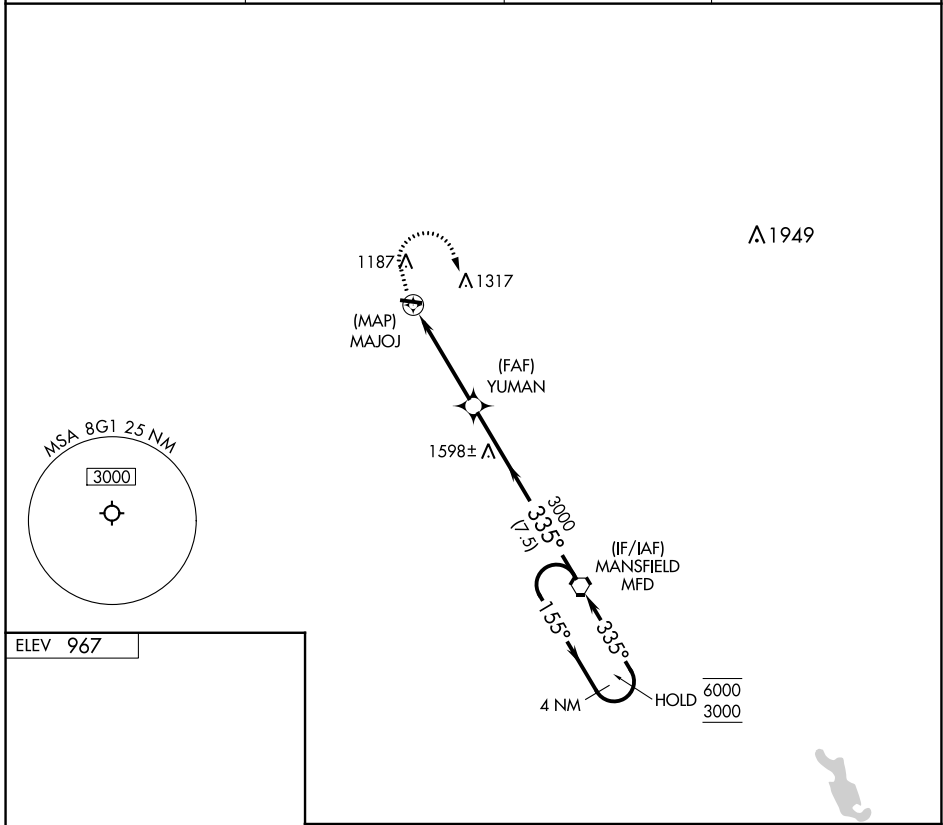

APP CRS <b>335°</b>	Rwy Idg TDZE Apt Elev	<b>N/A</b> <b>N/A</b> <b>967</b>
------------------------	-----------------------------	--

# RNAV (GPS)-A

WILLARD (8G1)

RNP APCH.	MISSED APPROACH: Climbing right turn to 3000 direct MFD VORTAC and hold.
NA Procedure NA at night. Use Marion altimeter setting.	

MNN ASOS <b>119.975</b>	CLEVELAND APP CON * <b>128.35 360.65</b>	CLEVELAND RADIO <b>122.6</b>	CTAF <b>0</b> <b>122.9</b>
----------------------------	---	---------------------------------	-------------------------------

CATEGORY	A	B	C	D
CIRCLING	1560-1 593 (600-1)	1700-1 733 (800-1)	1700-2 733 (800-2)	NA

EC-2, 11 JUL 2024 to 08 AUG 2024

EC-2, 11 JUL 2024 to 08 AUG 2024