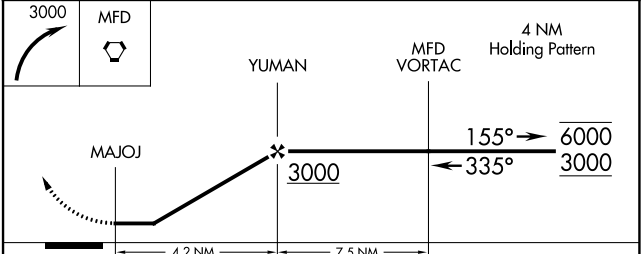

APP CRS <b>335°</b>	Rwy Idg TDZE Apt Elev	<b>N/A</b> <b>N/A</b> <b>967</b>
------------------------	-----------------------------	--

# RNAV (GPS)-A

WILLARD (8G1)

RNP APCH.	MISSED APPROACH: Climbing right turn to 3000 direct MFD VORTAC and hold.
NA Procedure NA at night. Use Marion altimeter setting.	

MNN ASOS <b>119.975</b>	CLEVELAND APP CON * <b>128.35 360.65</b>	CLEVELAND RADIO <b>122.6</b>	CTAF <b>0</b> <b>122.9</b>
----------------------------	---	---------------------------------	-------------------------------