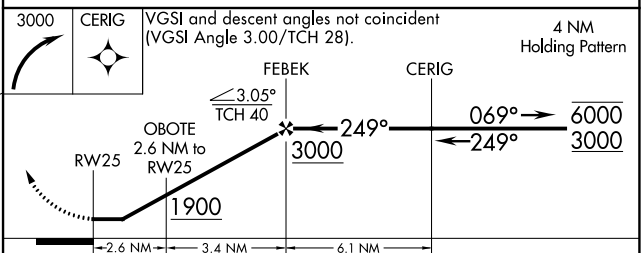

APP CRS	Rwy Idg	<b>3600</b>
<b>249°</b>	TDZE	<b>1022</b>
	Apt Elev	<b>1025</b>

# RNAV (GPS) RWY 25

PLATTEVILLE MUNI (PVB)

RNP APCH.	MISSED APPROACH: Climbing right turn to 3000 direct CERIG and hold.
 Rwy 25 helicopter visibility reduction below 1 SM NA.	

AWOS-3 <b>120.575</b>	CHICAGO CENTER <b>133.95 281.4</b>	UNICOM <b>122.7 (CTAF) 0</b>
--------------------------	---------------------------------------	---------------------------------