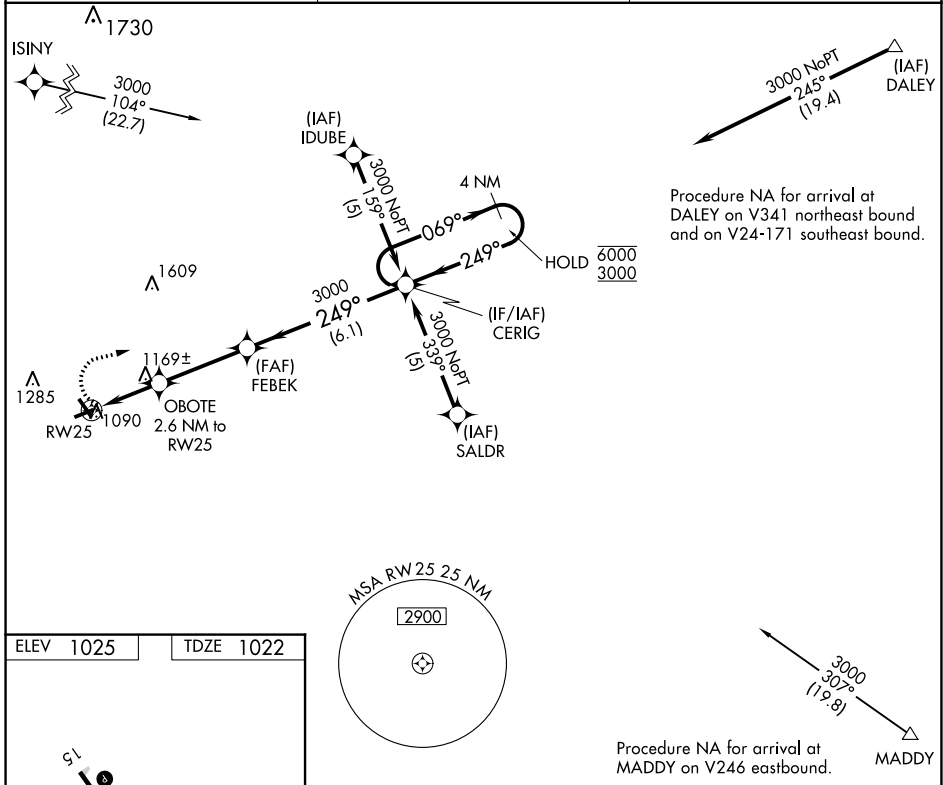

APP CRS	Rwy Idg	<b>3600</b>
<b>249°</b>	TDZE	<b>1022</b>
	Apt Elev	<b>1025</b>

# RNAV (GPS) RWY 25

PLATTEVILLE MUNI (PVB)

RNP APCH.	MISSED APPROACH: Climbing right turn to 3000 direct CERIG and hold.
 Rwy 25 helicopter visibility reduction below 1 SM NA.	

AWOS-3 <b>120.575</b>	CHICAGO CENTER <b>133.95 281.4</b>	UNICOM <b>122.7 (CTAF) 0</b>
--------------------------	---------------------------------------	---------------------------------

CATEGORY	A	B	C	D
LNAV MDA	1440-1	418 (500-1)	1440-1¼ 418 (500-1¼)	NA
CIRCLING	1460-1 435 (500-1)	1600-1 575 (600-1)	1600-1½ 575 (600-1½)	NA

EC-3, 11 JUL 2024 to 08 AUG 2024

EC-3, 11 JUL 2024 to 08 AUG 2024