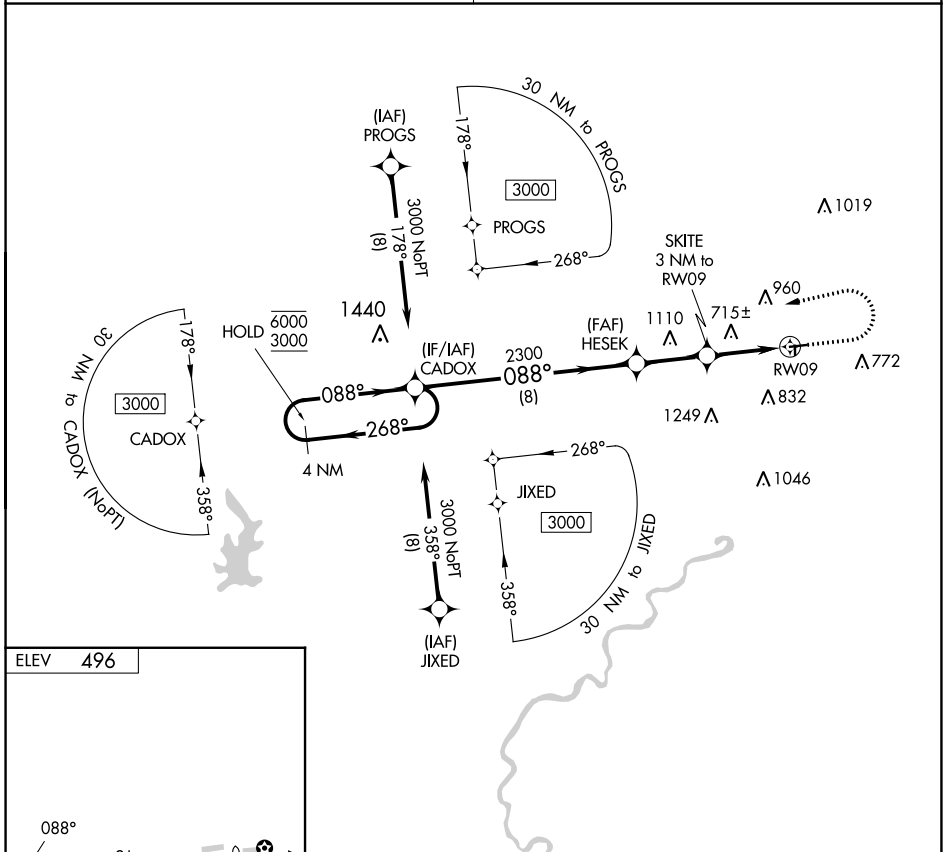

APP CRS	Rwy Idg	N/A
088°	TDZE	N/A
	Apt Elev	496

RNAV (GPS)-A

SKY KING (3I3)

RNP APCH.	Procedure NA at night. Use Terre Haute altimeter setting; when not received, use Paris altimeter setting and increase all MDA 40 feet.	MISSED APPROACH: Climb to 1400 then climbing left turn to 3000 direct CADOX and hold.
-----------	--	---

HULMAN APP CON 125.45 339.8	UNICOM 122.8 (CTAF)
---------------------------------------	-------------------------------

4 NM Holding Pattern CADOX HESEK SKITE 3 NM to RW09 RW09	1400	3000	CADOX
	6000 ← 268°	3000 ← 088°	088°
2300 1480 3.00° TCH 40 8 NM 2.6 NM 3 NM			
CATEGORY	A	B	C D
<input checked="" type="checkbox"/> CIRCLING	1000-1 504 (600-1)	1340-1¼ 844 (900-1¼)	NA

EC-2, 11 JUL 2024 to 08 AUG 2024

EC-2, 11 JUL 2024 to 08 AUG 2024