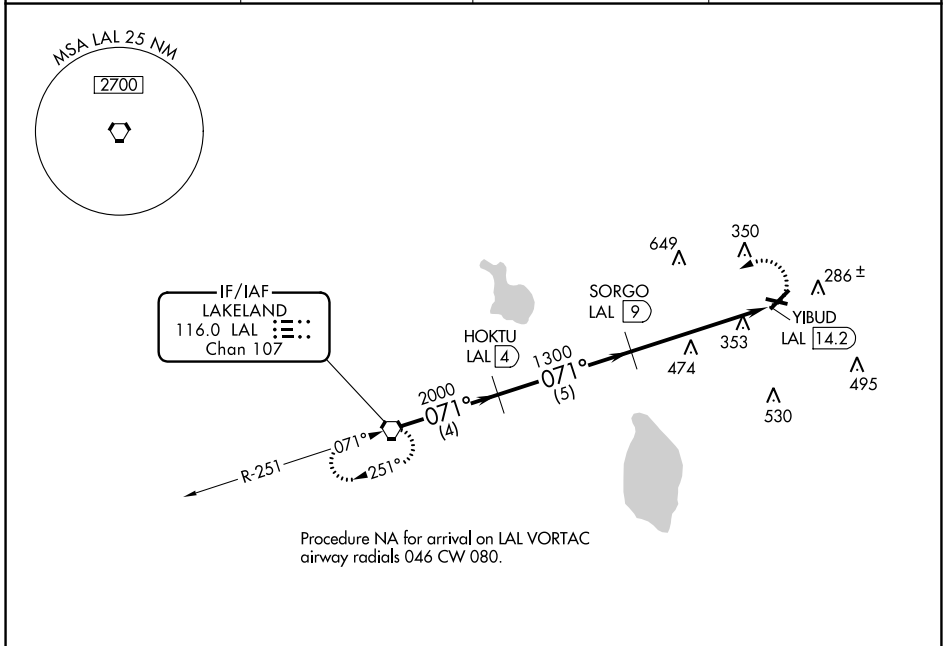

VORTAC LAL 116.0 Chan 107	APP CRS 071°	Rwy Idg TDZE Apt Elev	N/A N/A 146
---	------------------------	-----------------------------	--

VOR-A

WINTER HAVEN RGNL (GIF')

DME required.

⚠ Circling Rwy 5, 11, 29 NA at night. When local altimeter setting not received, use Bartow altimeter setting and increase all MDAs 20 feet.

MISSED APPROACH: Climbing left turn to 2000 direct LAL VORTAC and hold.

ASOS 133.675	TAMPA APP CON 120.65 290.3	CLNC DEL (GCO) 121.725	UNICOM 123.05 (CTAF) 0
------------------------	--------------------------------------	----------------------------------	----------------------------------

CATEGORY	A	B	C	D
CIRCLING	780-1 634 (700-1)		820-2 674 (700-2)	960-2¾ 814 (900-2¾)

REIL Rwy 5 and 23
REIL Rwy 11 and 29
MIRL Rwy 5-23 and 11-29

SE-3, 11 JUL 2024 to 08 AUG 2024

SE-3, 11 JUL 2024 to 08 AUG 2024