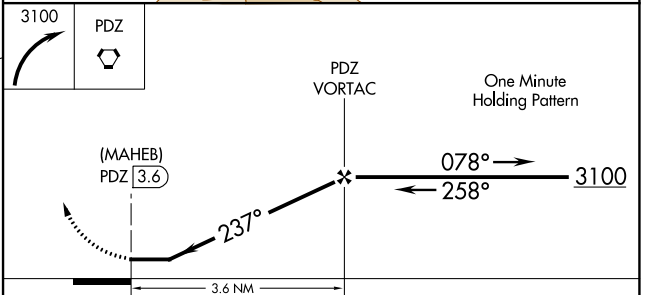

VORTAC PDZ 112.2 Chan 59	APP CRS 237°	Rwy Idg TDZE Apt Elev	N/A N/A 533

VOR or GPS-A

CORONA MUNI (AJO)

▼ When local altimeter setting not received, use Ontario
▲ NA Intl altimeter setting and increase all MDA 80 feet.

MISSED APPROACH: Climbing right turn to 3100 direct PDZ VORTAC and hold, continue climb in hold to 3100.

AWOS-3PT 132-175	SOCAL APP CON 135.4 377.125	UNICOM 122.7 (CTAF) 0

FAF to MAP 3.6 NM		CATEGORY	A	B	C	D
Knots	60 90 120 150 180	CIRCLING	1660-1¼ 1127 (1200-1¼)	1660-1½ 1127 (1200-1½)	NA	
Min:Sec	3:36 2:24 1:48 1:26 1:12					

SW-3, 11 JUL 2024 to 08 AUG 2024

SW-3, 11 JUL 2024 to 08 AUG 2024