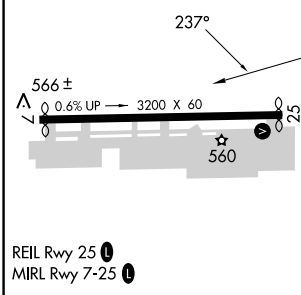

VORTAC PDZ 112.2 Chan 59	APP CRS 237°	Rwy Idg TDZE Apt Elev	N/A N/A 533

VOR or GPS-A

CORONA MUNI (AJO)

▼ When local altimeter setting not received, use Ontario
▲ NA Intl altimeter setting and increase all MDA 80 feet.

MISSED APPROACH: Climbing right turn to 3100 direct PDZ VORTAC and hold, continue climb in hold to 3100.

AWOS-3PT 132-175	SOCAL APP CON 135.4 377.125	UNICOM 122.7 (CTAF) 0

FAF to MAP 3.6 NM		CATEGORY	A	B	C	D
Knots	60 90 120 150 180	CIRCLING	1660-1¼ 1127 (1200-1¼)	1660-1½ 1127 (1200-1½)	NA	
Min:Sec	3:36 2:24 1:48 1:26 1:12					

SW-3, 11 JUL 2024 to 08 AUG 2024

SW-3, 11 JUL 2024 to 08 AUG 2024