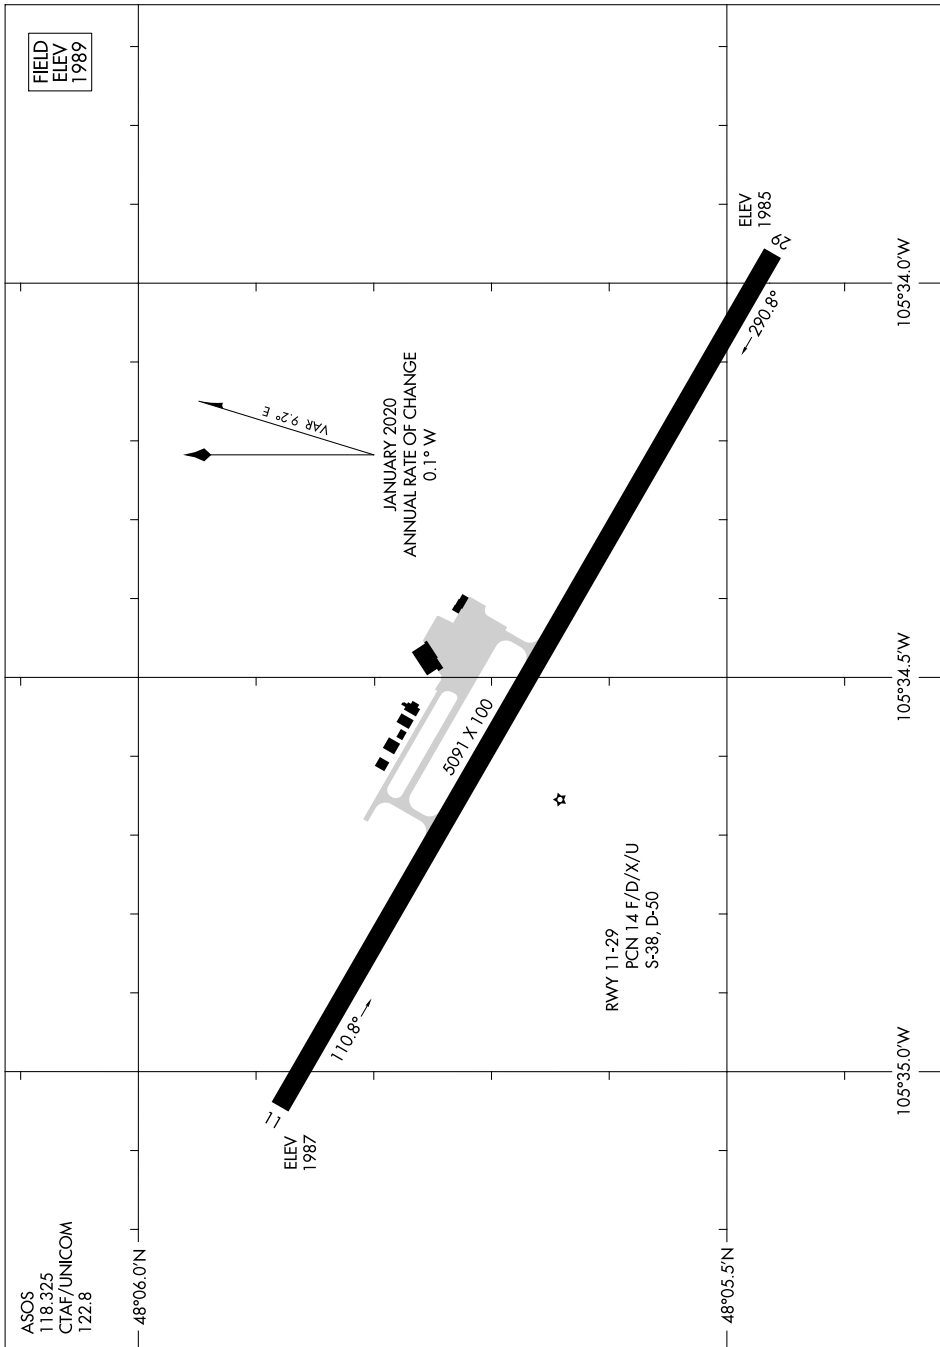

20086

AIRPORT DIAGRAM

AL-6018 (FAA)

L M CLAYTON (OLF)
WOLF POINT, MONTANA

NW-1, 11 JUL 2024 to 08 AUG 2024

NW-1, 11 JUL 2024 to 08 AUG 2024

AIRPORT DIAGRAM

20086

WOLF POINT, MONTANA
L M CLAYTON (OLF)