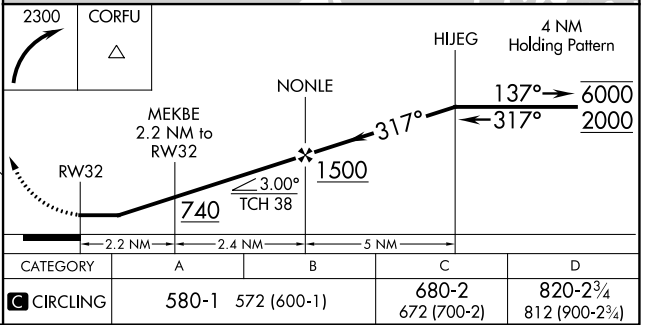

APP CRS 317°	Rwy Idg TDZE Apt Elev	N/A N/A 8
------------------------	--------------------------	------------------------

RNAV (GPS)-A

NAPLES MUNI (APF)

RNP APCH.			MISSED APPROACH: Climbing right turn to 2300 direct CORFU and hold.		
ATIS 134.225	FORT MYERS APP CON★ 124.125 371.85	NAPLES TOWER★ 128.5 (CTAF)	GND CON 121.6	CLNC DEL 118.0	CLNC DEL 124.125 (When twr closed)

SE-3, 11 JUL 2024 to 08 AUG 2024

SE-3, 11 JUL 2024 to 08 AUG 2024