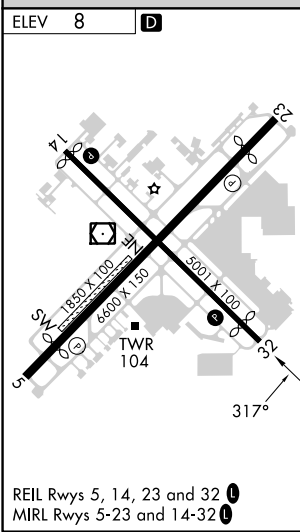

APP CRS 317°	Rwy Idg TDZE Apt Elev	N/A N/A 8
------------------------	--------------------------	------------------------

RNAV (GPS)-A

NAPLES MUNI (APF)

RNP APCH.			MISSED APPROACH: Climbing right turn to 2300 direct CORFU and hold.		
ATIS 134.225	FORT MYERS APP CON★ 124.125 371.85	NAPLES TOWER★ 128.5 (CTAF)	GND CON 121.6	CLNC DEL 118.0	CLNC DEL 124.125 (When twr closed)