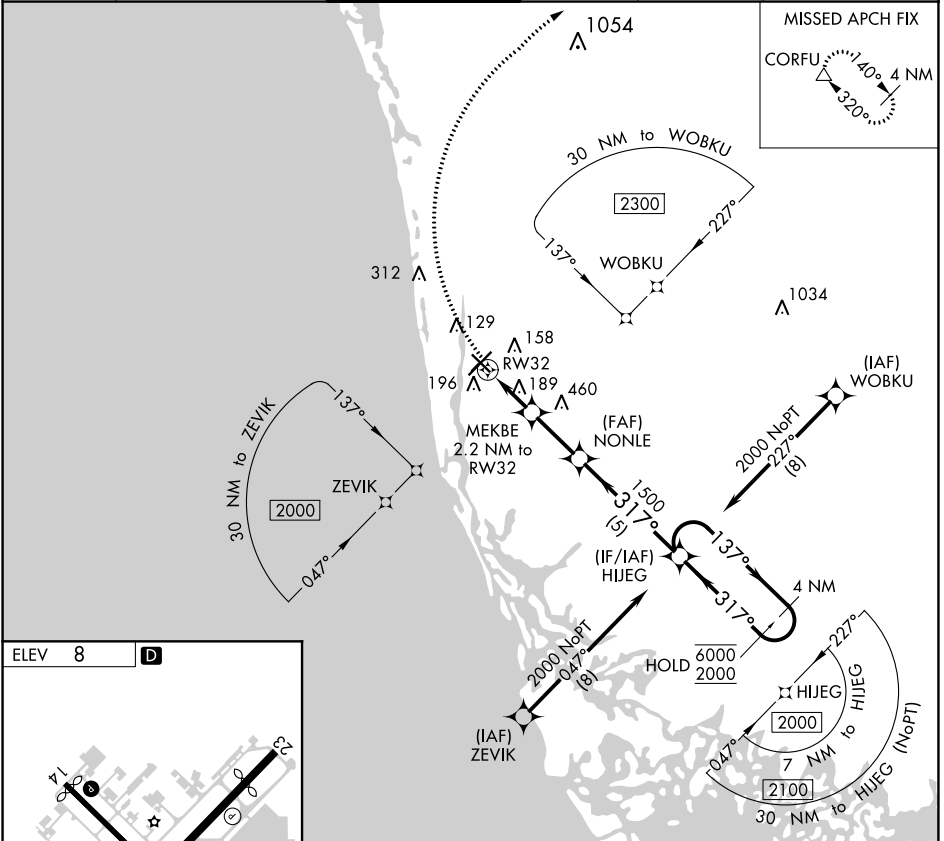

APP CRS 317°	Rwy Idg TDZE Apt Elev	N/A N/A 8
------------------------	--------------------------	------------------------

RNAV (GPS)-A

NAPLES MUNI (APF)

RNP APCH.			MISSED APPROACH: Climbing right turn to 2300 direct CORFU and hold.		
ATIS 134.225	FORT MYERS APP CON★ 124.125 371.85	NAPLES TOWER★ 128.5 (CTAF)	GND CON 121.6	CLNC DEL 118.0	CLNC DEL 124.125 (When twr closed)

SE-3, 11 JUL 2024 to 08 AUG 2024

SE-3, 11 JUL 2024 to 08 AUG 2024