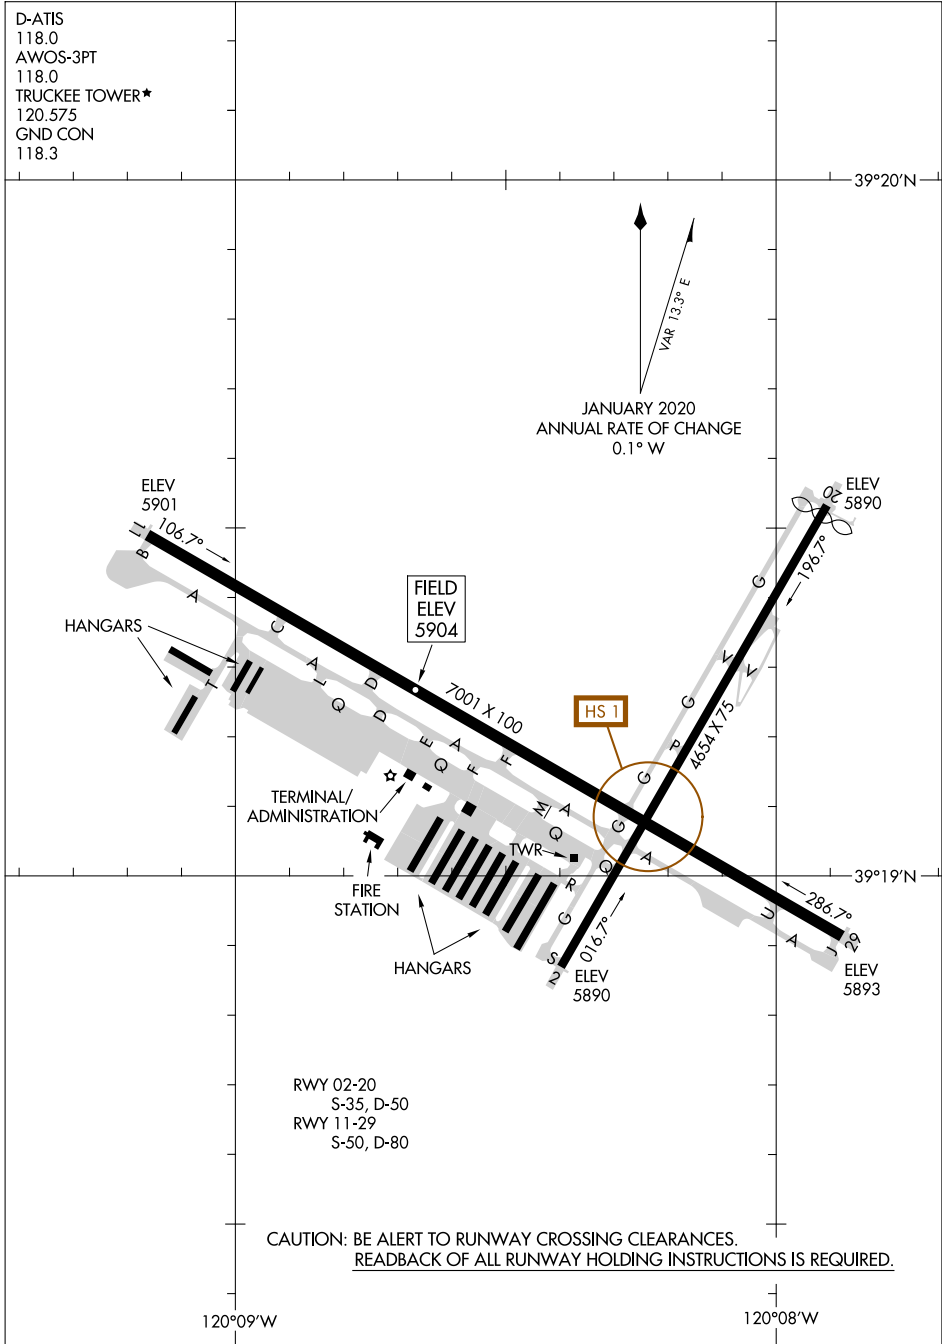

23110

AIRPORT DIAGRAM

AL-6021 (FAA)

TRUCKEE-TAHOE (TRK)
TRUCKEE, CALIFORNIA

D-ATIS
118.0
AWOS-3PT
118.0
TRUCKEE TOWER*
120.575
GND CON
118.3

39°20'N

JANUARY 2020
ANNUAL RATE OF CHANGE
0.1° W

SW-2, 11 JUL 2024 to 08 AUG 2024

SW-2, 11 JUL 2024 to 08 AUG 2024

AIRPORT DIAGRAM

23110

TRUCKEE, CALIFORNIA
TRUCKEE-TAHOE (TRK)