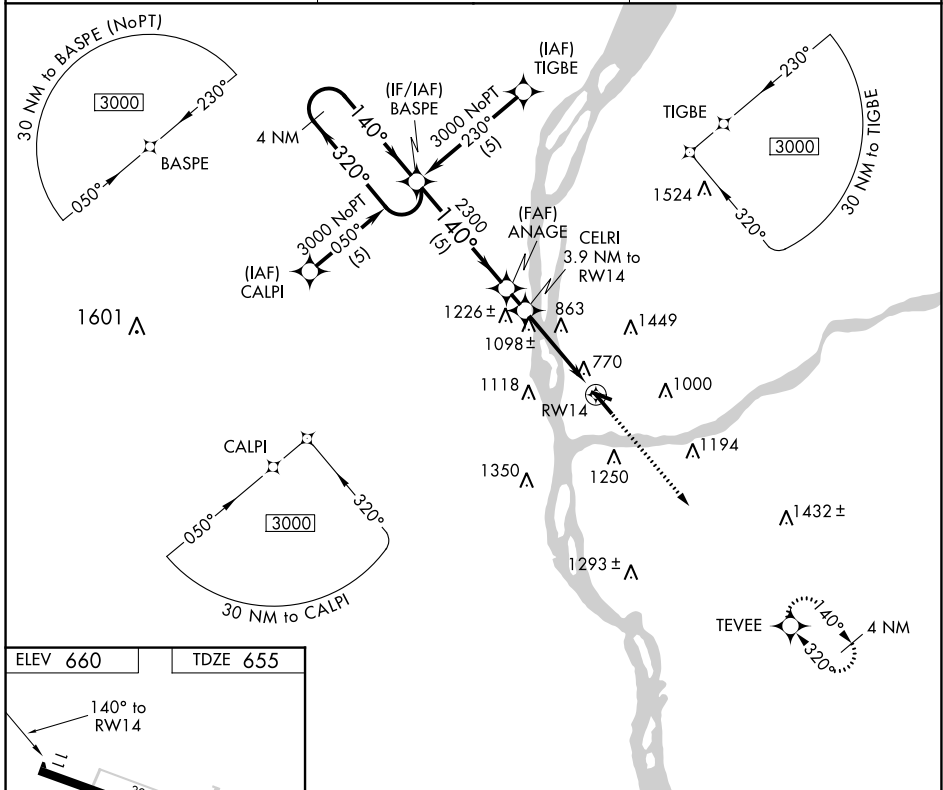

APP CRS 140°	Rwy Idg 5000
	TDZE 655
	Apt Elev 660

RNAV (GPS) RWY 14

PRAIRIE DU CHIEN MUNI (PDC)

<p>▽ DME/DME RNP-0.3 NA. Night Landing: Rwy 11, 32</p> <p>▲ NA. Helicopter visibility reduction below 3/4 SM NA.</p>	<p>MISSED APPROACH: Climb to 3000 direct TEVEE and hold.</p>
--	--

<p>AWOS-3 119.925</p>	<p>CHICAGO CENTER 133.95 281.4</p>	<p>UNICOM 122.8 (CTAF) 0</p>
----------------------------------	---	---

CATEGORY	A	B	C	D
LNAV MDA	1360-1	705 (700-1)	1360-2	705 (700-2)
CIRCLING	1580-1 1/4 920 (1000-1 1/4)	1760-1 1/2 1100 (1100-1 1/2)	1800-3	1140 (1200-3)

EC-3, 11 JUL 2024 to 08 AUG 2024

EC-3, 11 JUL 2024 to 08 AUG 2024