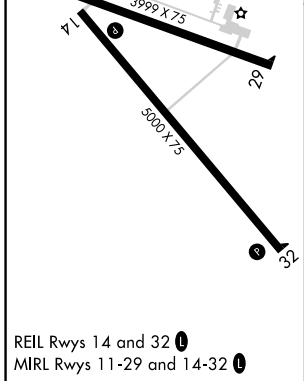

APP CRS 140°	Rwy Idg 5000
	TDZE 655
	Apt Elev 660

RNAV (GPS) RWY 14

PRAIRIE DU CHIEN MUNI (PDC)

▽ DME/DME RNP-0.3 NA. Night Landing: Rwy 11, 32 ▲ NA. Helicopter visibility reduction below 3/4 SM NA.	MISSED APPROACH: Climb to 3000 direct TEVEE and hold.

AWOS-3 119.925	CHICAGO CENTER 133.95 281.4	UNICOM 122.8 (CTAF) 0

CATEGORY	A	B	C	D
LNAV MDA	1360-1	705 (700-1)	1360-2	705 (700-2)
CIRCLING	1580-1 1/4 920 (1000-1 1/4)	1760-1 1/2 1100 (1100-1 1/2)	1800-3	1140 (1200-3)

EC-3, 11 JUL 2024 to 08 AUG 2024

EC-3, 11 JUL 2024 to 08 AUG 2024