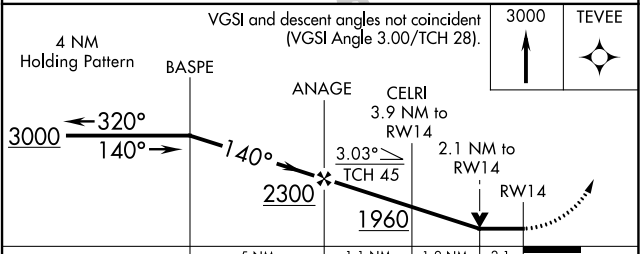

APP CRS 140°	Rwy Idg 5000
	TDZE 655
	Apt Elev 660

RNAV (GPS) RWY 14

PRAIRIE DU CHIEN MUNI (PDC)

<p>▽ DME/DME RNP-0.3 NA. Night Landing: Rwy 11, 32</p> <p>▲ NA. Helicopter visibility reduction below 3/4 SM NA.</p>	<p>MISSED APPROACH: Climb to 3000 direct TEVEE and hold.</p>
--	--

<p>AWOS-3 119.925</p>	<p>CHICAGO CENTER 133.95 281.4</p>	<p>UNICOM 122.8 (CTAF) 0</p>
----------------------------------	---	---

CATEGORY	A	B	C	D
LNAV MDA	1360-1	705 (700-1)	1360-2	705 (700-2)
CIRCLING	1580-1 1/4 920 (1000-1 1/4)	1760-1 1/2 1100 (1100-1 1/2)	1800-3	1140 (1200-3)