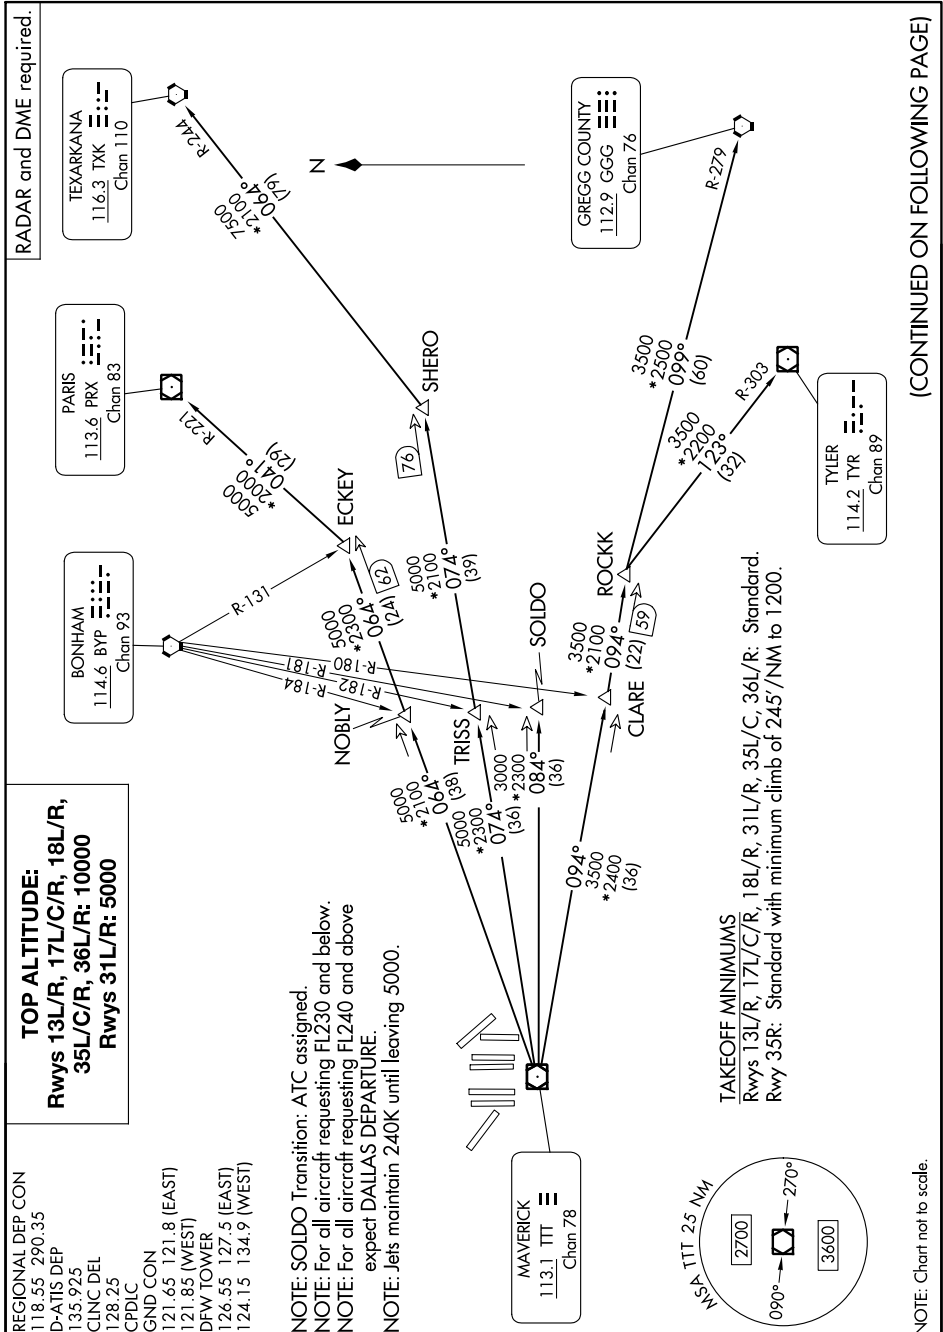

GARLAND FIVE DEPARTURE

(CONTINUED ON FOLLOWING PAGE)

SC-2, 11 JUL 2024 to 08 AUG 2024

GARLAND FIVE DEPARTURE

NOTE: Chart not to scale.

SC-2, 11 JUL 2024 to 08 AUG 2024