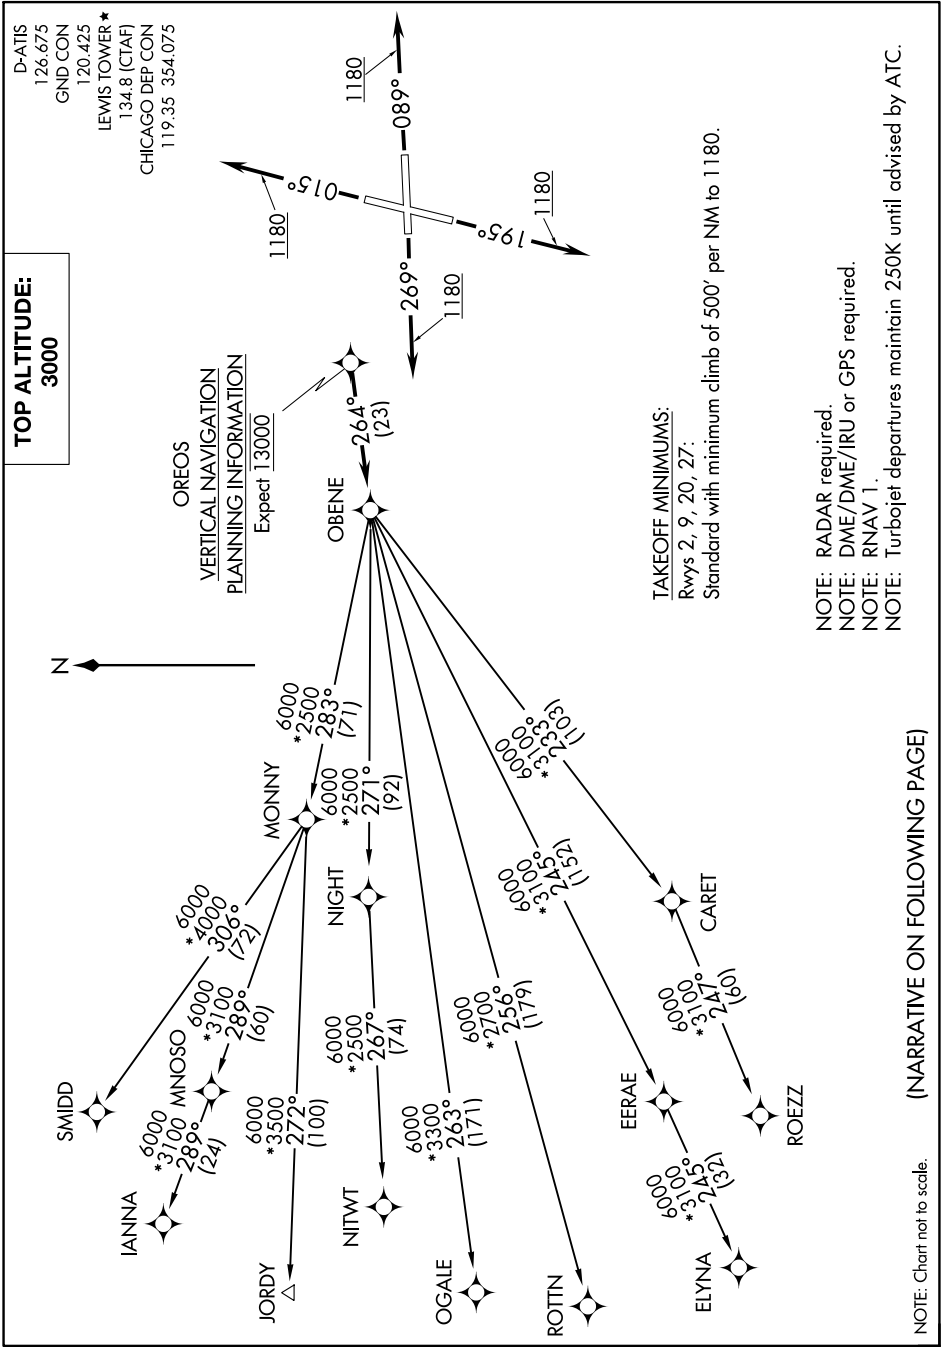

(OBENE3.OBENE) 22363

OBENE THREE DEPARTURE (RNAV) AL-6063 (FAA)

LEWIS UNIVERSITY (LOT)
CHICAGO/ROMEOVILLE, ILLINOIS

EC-3, 11 JUL 2024 to 08 AUG 2024

OBENE THREE DEPARTURE (RNAV)
(OBENE3.OBENE) 08NOV18

CHICAGO/ROMEOVILLE, ILLINOIS
LEWIS UNIVERSITY (LOT)

(NARRATIVE ON FOLLOWING PAGE)

NOTE: Chart not to scale.

EC-3, 11 JUL 2024 to 08 AUG 2024