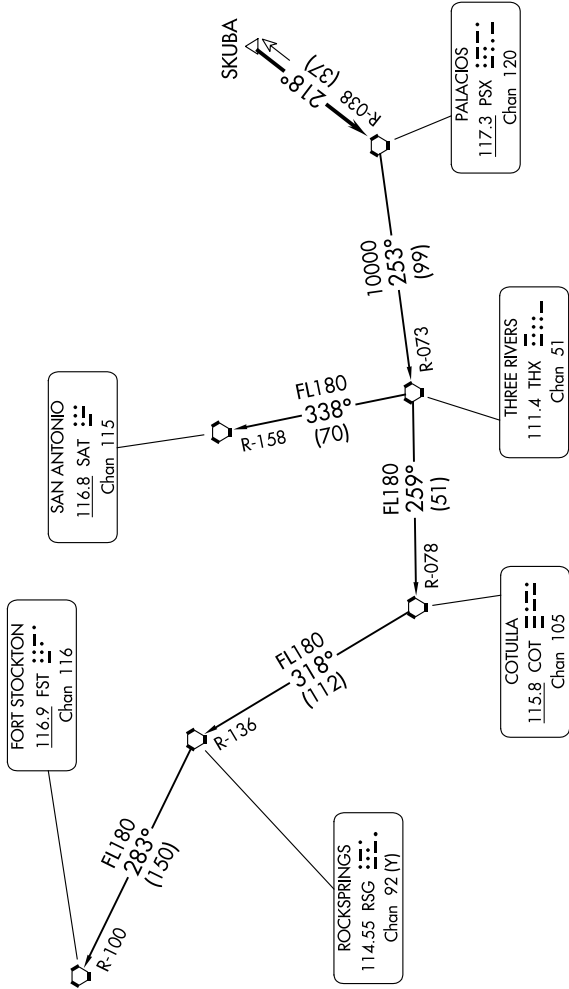

# PALACIOS THREE DEPARTURE

SC-5, 11 JUL 2024 to 08 AUG 2024

**TOP ALTITUDE:  
ASSIGNED BY ATC**

RADAR and DME required.

TAKEOFF MINIMUMS.  
Rwys 16, 34: Standard.

AWOS-3  
119.325  
CTAF  
123.0  
HOUSTON DEP CON  
119.7 281.4

(CONTINUED ON FOLLOWING PAGE)

SC-5, 11 JUL 2024 to 08 AUG 2024

NOTE: Chart not to scale.

# PALACIOS THREE DEPARTURE