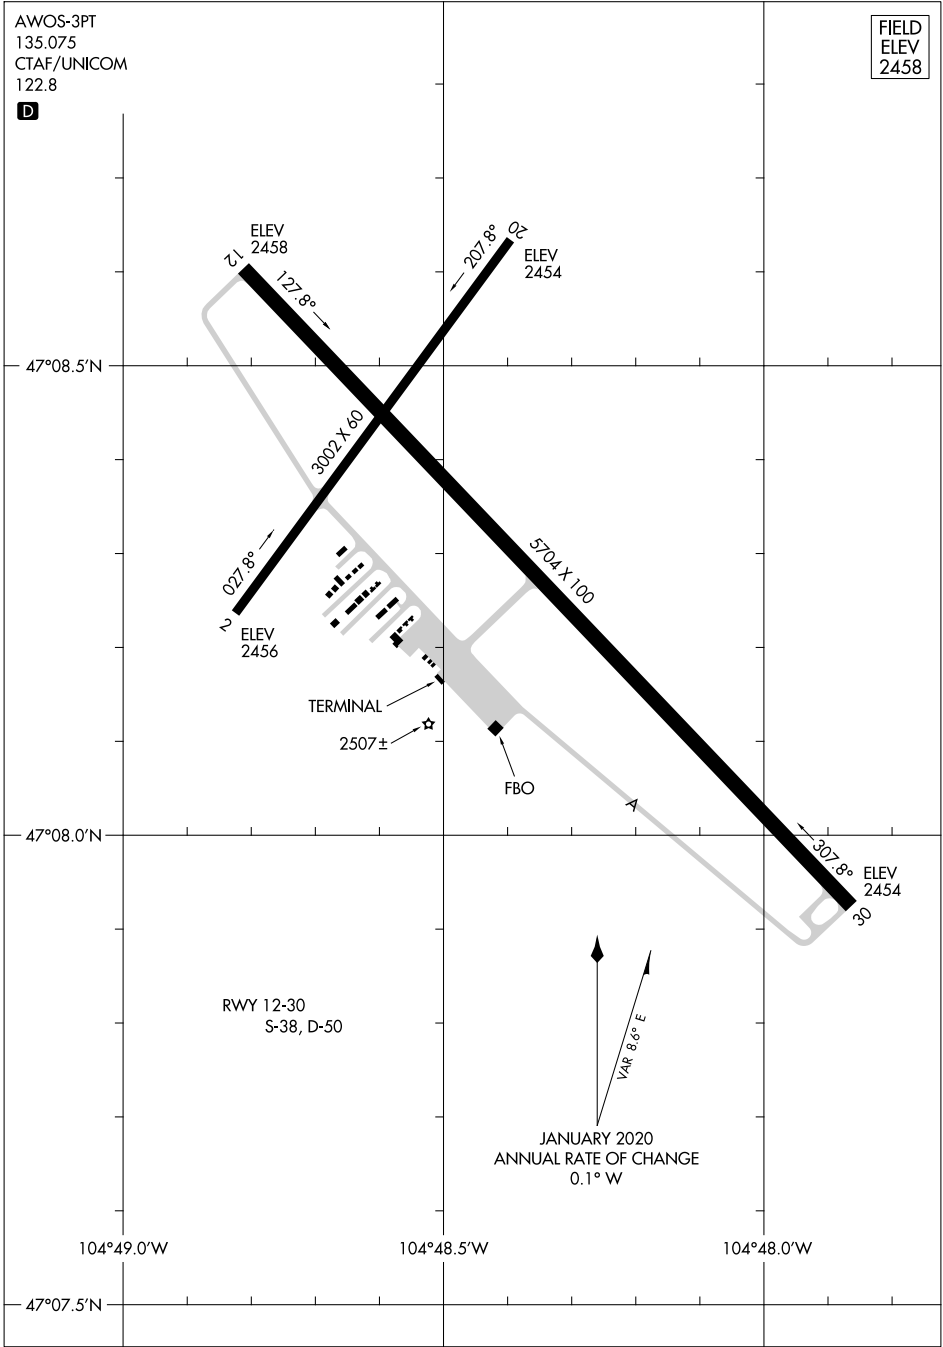

22083

AIRPORT DIAGRAM

AL-6078 (FAA)

DAWSON COMMUNITY (G^DV)
GLENDDIVE, MONTANA

AWOS-3PT
135.075
CTAF/UNICOM
122.8

FIELD
ELEV
2458

NW-1, 11 JUL 2024 to 08 AUG 2024

NW-1, 11 JUL 2024 to 08 AUG 2024

AIRPORT DIAGRAM

22083

GLENDDIVE, MONTANA
DAWSON COMMUNITY (G^DV)