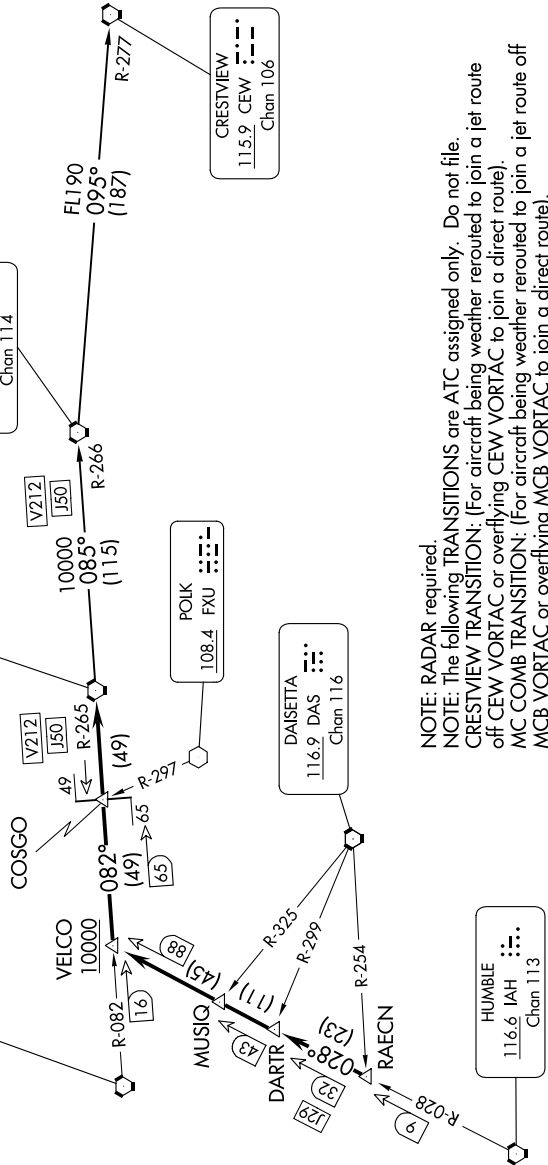

ALEXANDRIA THREE DEPARTURE

**TOP ALTITUDE:
ASSIGNED BY ATC**

CINC DEL
121.15
CTAF
123.05
HOUSTON DEP CON
123.8 257.7

LUFKIN
112.1 LFK
Chan 58

ALEXANDRIA
116.1 AEX
Chan 108

MC COMB
116.7 MCB
Chan 114

CRESTVIEW
115.9 CEW
Chan 106

HUMBLE
116.6 IAH
Chan 113

DAISETTA
116.9 DAS
Chan 116

POIK
108.4 FXU
Chan 106

NOTE: RADAR required.
 NOTE: The following TRANSITIONS are ATC assigned only. Do not file.
 CRESTVIEW TRANSITION: (For aircraft being weather rerouted to join a jet route off CEW VORTAC or overflying CEW VORTAC to join a direct route).
 MC COMB TRANSITION: (For aircraft being weather rerouted to join a jet route off MCB VORTAC or overflying MCB VORTAC to join a direct route).

TAKEOFF MINIMUMS
 Rwy 15, 33: Standard.

(CONTINUED ON FOLLOWING PAGE)

NOTE: Chart not to scale.

ALEXANDRIA THREE DEPARTURE