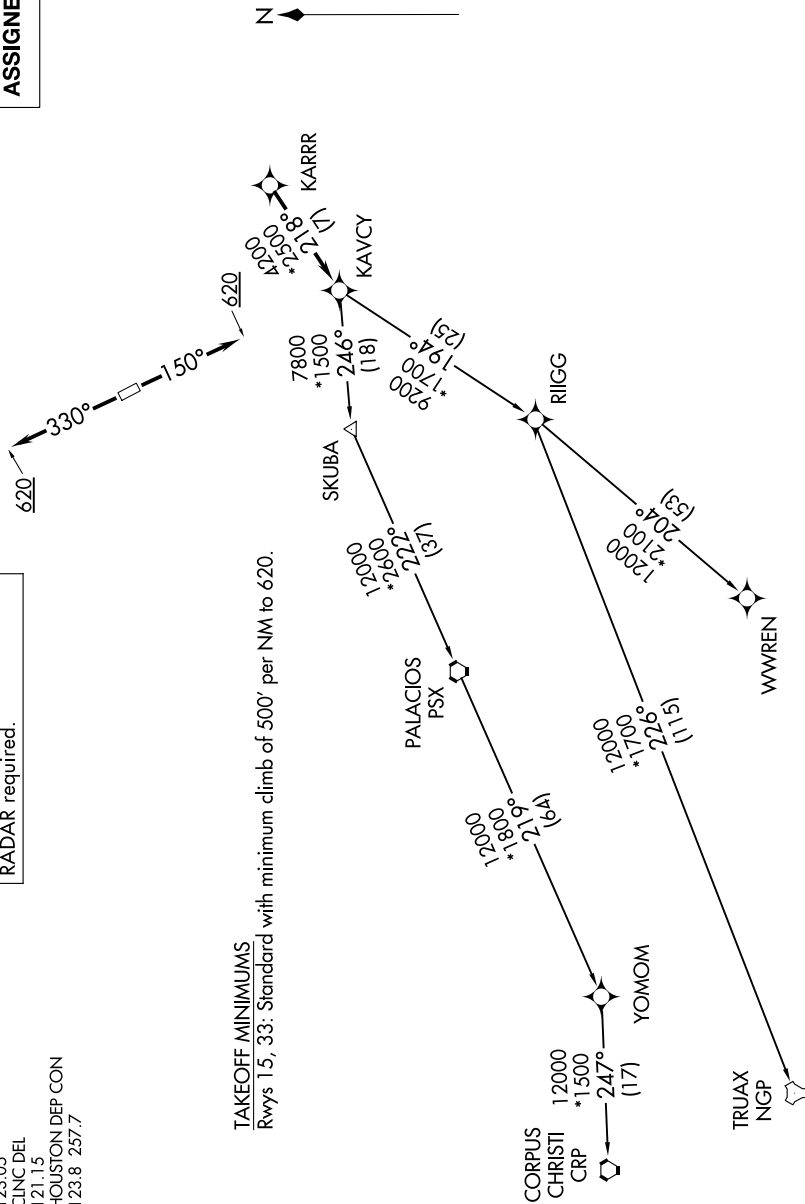

# KARRR SEVEN DEPARTURE (RNAV)

**TOP ALTITUDE:  
ASSIGNED BY ATC**

NOTE: Chart not to scale.

SC-5, 11 JUL 2024 to 08 AUG 2024

RNAV-1 DME/DME/IRU or GPS.  
RADAR required.

CTAF 123.05  
CUNCDL 121.15  
HOUSTON DEP CON 123.8 257.7

TAKEOFF MINIMUMS  
Rwys 15, 33: Standard with minimum climb of 500' per NM to 620.

(NARRATIVE ON FOLLOWING PAGE)

SC-5, 11 JUL 2024 to 08 AUG 2024

# KARRR SEVEN DEPARTURE (RNAV)