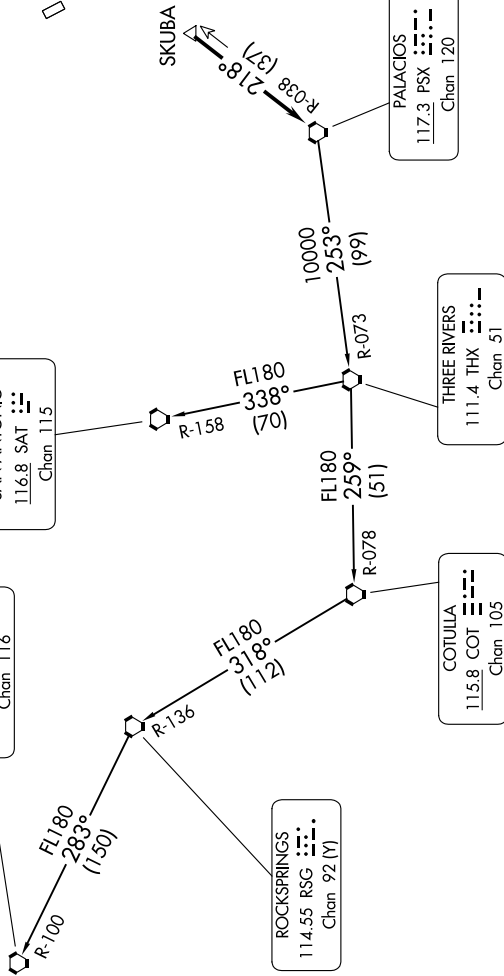

# PALACIOS THREE DEPARTURE

TOP ALTITUDE:  
ASSIGNED BY ATC

RADAR and DME required.

TAKEOFF MINIMUMS  
Rwys 15, 33: Standard

CINC DEL  
121.15  
CTAF  
123.05  
HOUSTON DEP CON  
123.8 257.7

HOUSTON DEP CON  
123.8 257.7

FORT STOCKTON  
116.9 FST  
Chan 116

SAN ANTONIO  
116.8 SAT  
Chan 115

ROCKSPRINGS  
114.55 RSG  
Chan 92 (Y)

COTUILA  
115.8 COT  
Chan 105

THREE RIVERS  
111.4 THX  
Chan 51

PALACIOS  
117.3 PSX  
Chan 120

(CONTINUED ON FOLLOWING PAGE)

NOTE: Chart not to scale.