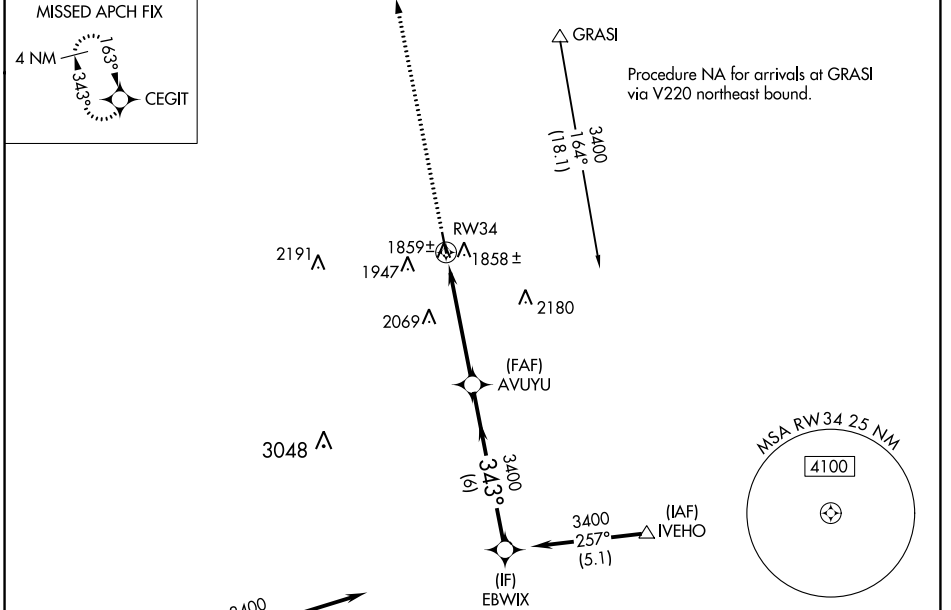

WAAS CH 87009 W34A	APP CRS 343°	Rwy Idg TDZE Apt Elev	4301 1801 1803
--	------------------------	-----------------------------	---

RNAV (GPS) RWY 34

AURORA MUNI-AL POTTER FIELD (AUH)

⚠ Baro-VNAV NA when using Grand Island altimeter setting. For uncompensated Baro-VNAV systems, LNAV/VNAV NA below -18°C (0°F) or above 54°C (130°F). DME/DME RNP-0.3 NA. When local altimeter setting not received, use Grand Island altimeter setting and increase all DA 41 feet and all MDA 60 feet. VDP NA when using Grand Island altimeter setting.

MISSED APPROACH: Climb to 3400 direct CEGIT and hold.

AWOS-3 121.225	MINNEAPOLIS CENTER 119.4 278.8	UNICOM 122.8 (CTAF) 0
--------------------------	--	---------------------------------

ELEV 1803	TDZE 1801
-----------	-----------

CATEGORY	A	B	C	D
LPV DA	2051-1	250 (300-1)		NA
LNAV/VNAV DA	2129-1 1/4	328 (400-1 1/4)		NA
LNAV MDA	2260-1	459 (500-1)		NA
C CIRCLING	2300-1 497 (500-1)	2340-1 537 (600-1)		NA

NC-2, 11 JUL 2024 to 08 AUG 2024

NC-2, 11 JUL 2024 to 08 AUG 2024