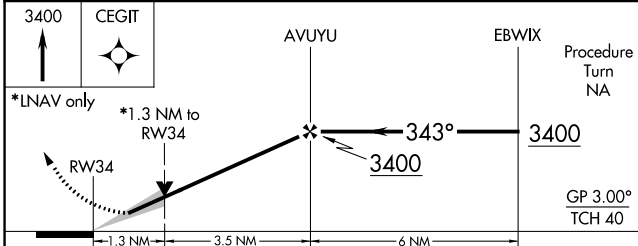

WAAS CH 87009 W34A	APP CRS 343°	Rwy Idg TDZE Apt Elev	4301 1801 1803
--	------------------------	-----------------------------	---

RNAV (GPS) RWY 34

AURORA MUNI-AL POTTER FIELD (AUH)

⚠ Baro-VNAV NA when using Grand Island altimeter setting. For uncompensated Baro-VNAV systems, LNAV/VNAV NA below -18°C (0°F) or above 54°C (130°F). DME/DME RNP-0.3 NA. When local altimeter setting not received, use Grand Island altimeter setting and increase all DA 41 feet and all MDA 60 feet. VDP NA when using Grand Island altimeter setting.

MISSED APPROACH: Climb to 3400 direct CEGIT and hold.

AWOS-3 121.225	MINNEAPOLIS CENTER 119.4 278.8	UNICOM 122.8 (CTAF) 0
--------------------------	--	---------------------------------

ELEV 1803	TDZE 1801
-----------	-----------