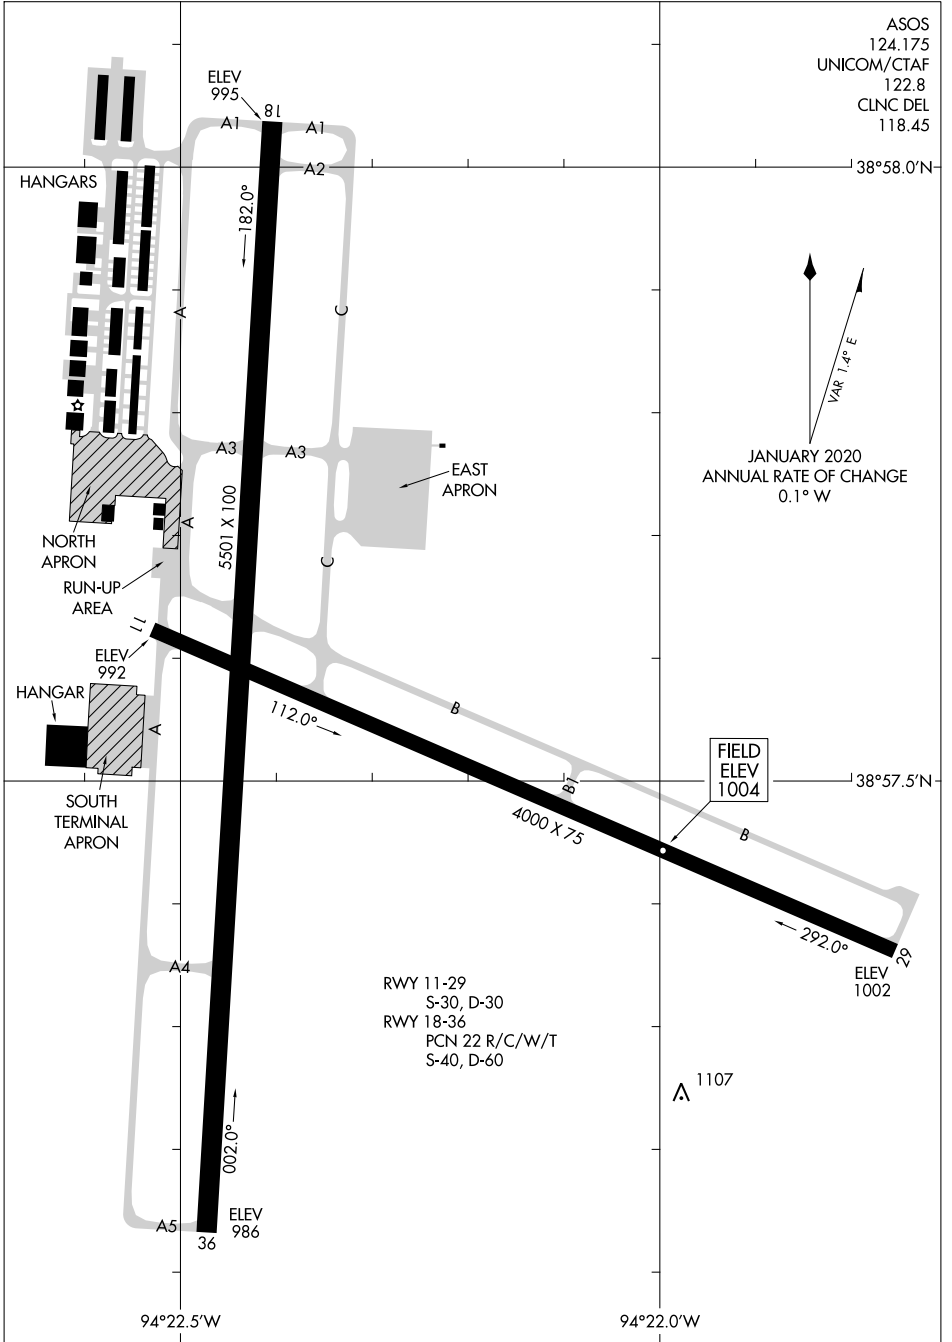

24081

AIRPORT DIAGRAM

AL-6104 (FAA)

LEE'S SUMMIT MUNI (LXT)

LEE'S SUMMIT, MISSOURI

ASOS
124.175
UNICOM/CTAF
122.8
CLNC DEL
118.45

NC-3, 11 JUL 2024 to 08 AUG 2024

NC-3, 11 JUL 2024 to 08 AUG 2024

AIRPORT DIAGRAM

24081

LEE'S SUMMIT, MISSOURI

LEE'S SUMMIT MUNI (LXT)