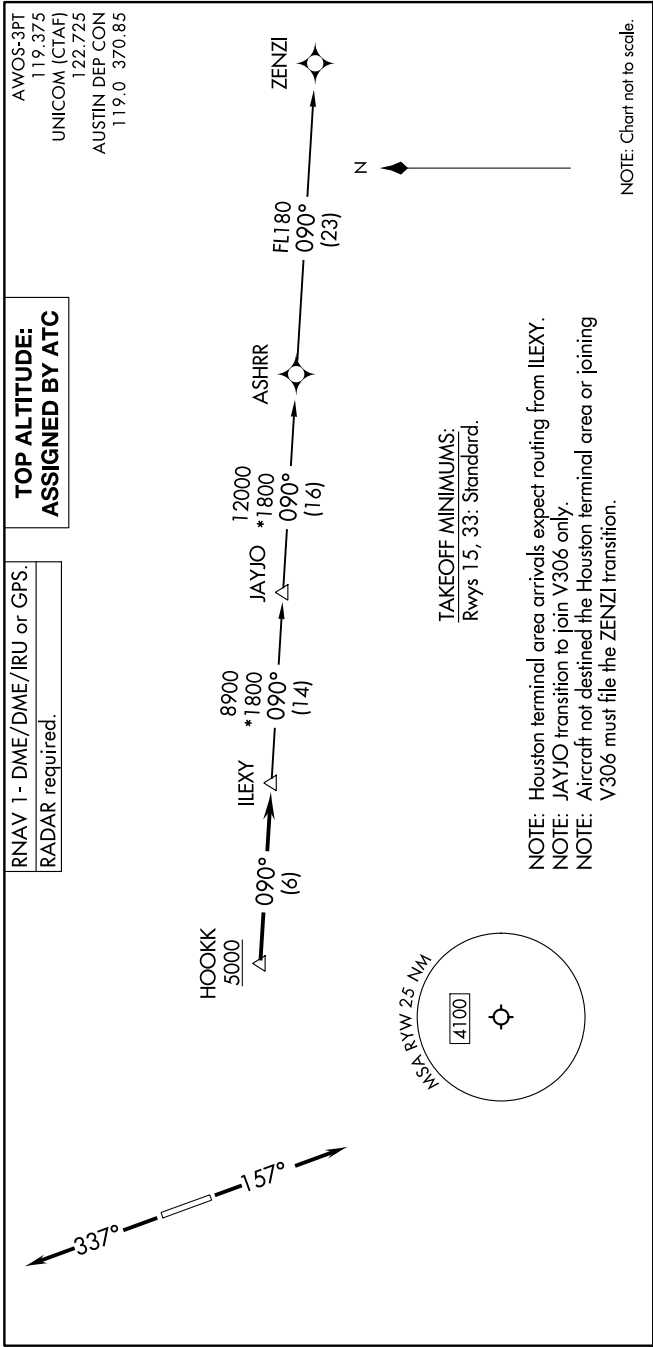

(ILEXY4.ILEXY) 23166

ILEXY FOUR DEPARTURE (RNAV) AL-6111 (FAA)

LAGO VISTA TX/RUSTY ALLEN (RYW)
LAGO VISTA, TEXAS

SC-3, 11 JUL 2024 to 08 AUG 2024

DEPARTURE ROUTE DESCRIPTION

TAKEOFF RUNWAY 15: Climb on heading 157° or as assigned by ATC for vectors to cross HOOKK at or above 5000, thence. . . .

TAKEOFF RUNWAY 33: Climb on heading 337° or as assigned by ATC for vectors to cross HOOKK at or above 5000, thence. . . .

. . . . on track 090° to ILEXY, then on transition. Maintain altitude assigned by ATC. Expect filed altitude 10 minutes after departure.

JAYJO TRANSITION (ILEXY4.JAYJO)
ZENZI TRANSITION (ILEXY4.ZENZI)

ILEXY FOUR DEPARTURE (RNAV) (ILEXY4.ILEXY) 15JUN23

LAGO VISTA, TEXAS
LAGO VISTA TX/RUSTY ALLEN (RYW)

SC-3, 11 JUL 2024 to 08 AUG 2024