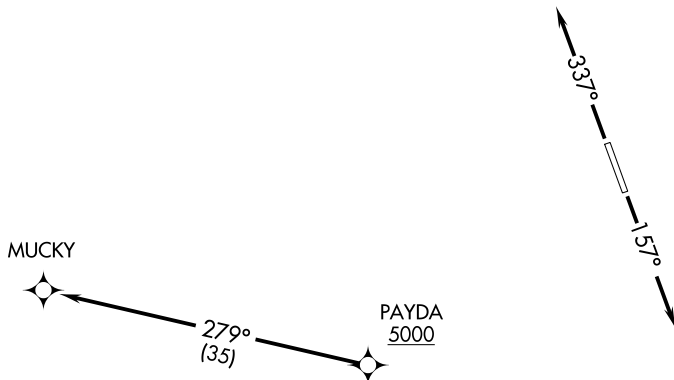

(MUCKY3.MUCKY) 22027

AL-6111 (FAA)

LAGO VISTA TX/RUSTY ALLEN (RYW)

MUCKY THREE DEPARTURE (RNAV)

LAGO VISTA, TEXAS

AWOS-3PT
119.375
UNICOM (CTAF)
122.725
AUSTIN DEP CON
119.0 370.85

**TOP ALTITUDE:
ASSIGNED BY ATC**

TAKEOFF MINIMUMS:
Rwys 15, 33: Standard.

NOTE: RADAR required.
NOTE: DME/DME/IRU or GPS required.
NOTE: RNAV 1.

NOTE: Chart not to scale.

DEPARTURE ROUTE DESCRIPTION

TAKEOFF RUNWAY 15: Climb on heading 157° or as assigned by ATC for vectors to cross PAYDA at or above 5000, thence....

TAKEOFF RUNWAY 33: Climb on heading 337° or as assigned by ATC for vectors to cross PAYDA at or above 5000, thence....

... on track 279° to MUCKY. Maintain altitude assigned by ATC.
Expect filed altitude 10 minutes after departure.

MUCKY THREE DEPARTURE (RNAV)

(MUCKY3.MUCKY) 22APR21

LAGO VISTA, TEXAS

LAGO VISTA TX/RUSTY ALLEN (RYW)

SC-3, 11 JUL 2024 to 08 AUG 2024

SC-3, 11 JUL 2024 to 08 AUG 2024